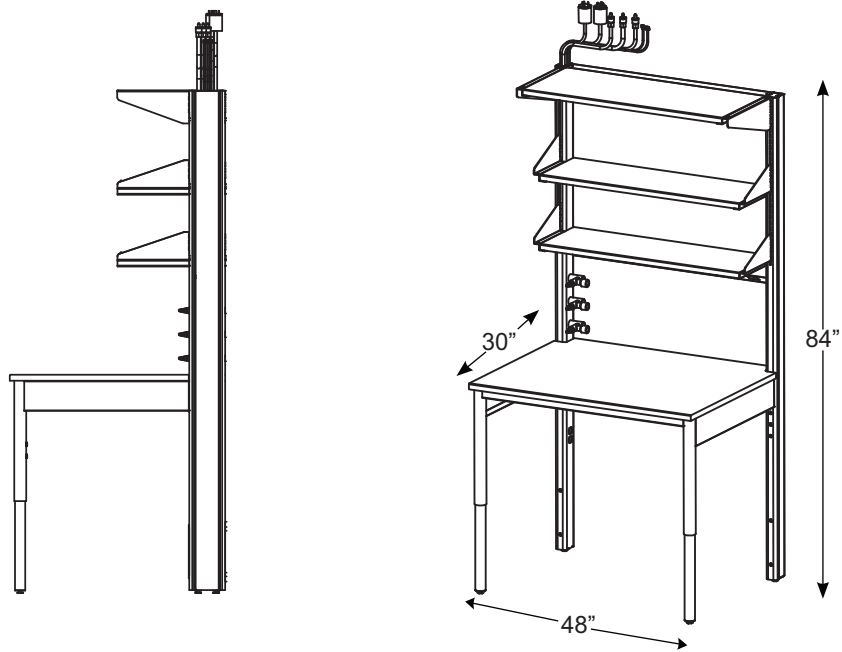

Flexible Workstations

Flexible Workstations

48" Workstation	FWS-3048	60" Workstation	FWS-3060	72" Workstation	FWS-3072
-----------------	----------	-----------------	----------	-----------------	----------

Flexible Workstation Standard Features:

- UL 962 listed
- Available sizes: 48", 60", and 72"
- Adjustable height work surface frame: 30"-36"
- All service connections are designed to reach 48" above the workstation

Mobile Cabinets

- Heavy duty painted steel construction
- Provided without locks
- Work surface sold separately

Part Number	Width
MBP101-24	24"

- Heavy duty painted steel construction
- Provided without locks
- Work surface sold separately

Part Number	Width
MBP102-24	24"