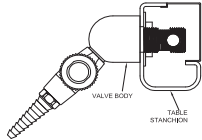

Flexible Workstation Accessories

Flexible Workstation Plumbing Accessories

System Service Hoses

Complete Plumbing Assemblies Part Numbers Includes male quick connect, system hose and service turret

Service	Color	Part Number for Left Side of Table	Part Number for Right Side of Table
Helium	Black	FSS-H-L	FSS-H-R
Air	Orange	FSS-A-L	FSS-A-R
Vacuum	Yellow	FSS-VAC-L	FSS-VAC-R
Gas	Blue with stainless steel hose	FSS-G-L	FSS-G-R
Special Gas	White	FSS-SG-L	FSS-SG-R
Argon	Purple	FSS-AR-L	FSS-AR-R
Nitrogen	Brown	FSS-N-L	FSS-N-R

Fine Control Needle Valve Service Turret

Power Cords

Male Quick-Connect 3/8" Fitting/Plug

Female Quick-Connect Fittings

Flexible Table Accessories - Electrical Accessories

Data Ports

Each table provided with 2 each RJ45 CAT6B data ports and separate service lines