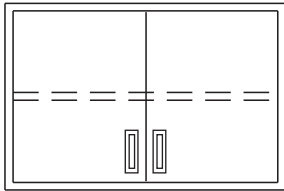

Open Face Cabinet – 24" High with 1 Shelf

- W222-12 W222-30
- W222-15 W222-36
- W222-18 W222-42
- W222-24 W222-48

Solid Swing Door Cabinet - 24" High with 1 Shelf

- W232-L12 W232-R12
- W232-L15 W232-R15
- W232-L18 W232-R18
- W232-L21 W232-R21
- W232-L24 W232-R24

*L= Left Hinge R= Right Hinge

Solid Swing Door Cabinet – 24" High with 1 Shelf

- W242-30
- W242-36
- W242-42
- W242-48

Solid Sliding Door Cabinet – 24" High with 1 Shelf

- W252-30
- W252-36
- W252-42
- W252-48