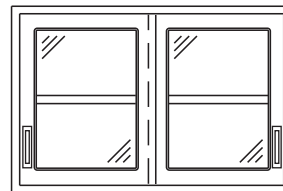

Open Face Cabinet – 24" High with 1 Shelf

- W222-12 W222-30
- W222-15 W222-36
- W222-18 W222-42
- W222-24 W222-48

Solid Swing Door Cabinet - 24" High with 1 Shelf

- W232-L12 W232-R12
- W232-L15 W232-R15
- W232-L18 W232-R18
- W232-L21 W232-R21
- W232-L24 W232-R24

*L= Left Hinge R= Right Hinge

Solid Swing Door Cabinet – 24" High with 1 Shelf

- W242-30
- W242-36
- W242-42
- W242-48

Solid Sliding Door Cabinet – 24" High with 1 Shelf

- W252-30
- W252-36
- W252-42
- W252-48

Glass Swing Door Cabinet – 24" High with 1 Shelf

- W262-L12 W262-R12
- W262-L15 W262-R15
- W262-L18 W262-R18
- W262-L21 W262-R21
- W262-L24 W262-R24

*L= Left Hinge R= Right Hinge

Glass Sliding Door Cabinet – 24" High with 1 Shelf