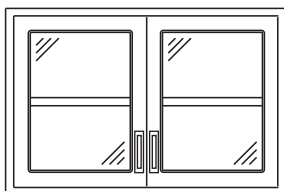

Framed Glass Swing Door Cabinet – 24" High with 1 Shelf

- W282-30
- W282-36
- W282-42
- W282-48