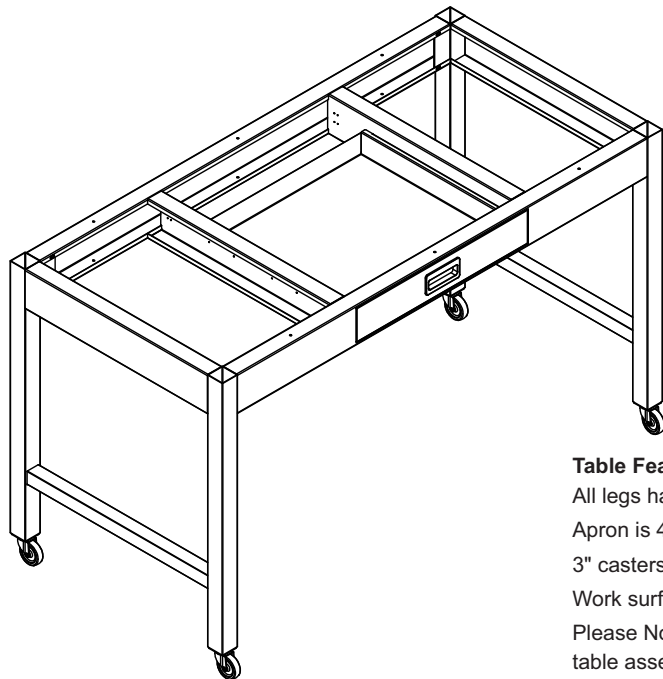

- SHT-8436-0-C
- SHT-9636-0-C

42" Deep Table Tops

- SHT-8442-0-C
- SHT-9642-0-C

48" Deep Table Tops

- SHT-8448-0-C
- SHT-9648-0-C

All legs have adjustment bolts and plastic shoes.

Apron is 4 1/2" high.

3" casters optional.

Work surfaces not included.

Please Note: Dimensions shown are actual top sizes, table assembly is 1" less all around.

STANDING HEIGHT TABLES-Mobile

35" HIGH

With One Drawer

Table Features

All legs have adjustment bolts and plastic shoes.

Apron is 4 1/2" high.

3" casters optional.

Work surfaces not included.

Please Note: Dimensions shown are actual top sizes, table assembly is 1" less all around.

24" Deep Table Tops

- SHT-3024-1-C
- SHT-3624-1-C
- SHT-4224-1-C
- SHT-4824-1-C
- SHT-5424-1-C
- SHT-6024-1-C
- SHT-6624-1-C
- SHT-7224-1-C