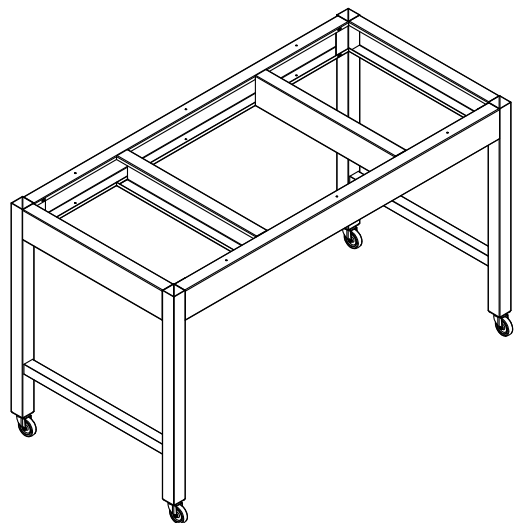

With Two Drawers

28" HIGH

Table Features

All legs have adjustment bolts and plastic shoes.

Apron is 4 1/2" high.

3" casters optional.

Work surfaces not included.

Please Note: Dimensions shown are actual top sizes, table assembly is 1" less all around.

42" Deep Table Tops

LHT-4842-2-C
LHT-5442-2-C
LHT-6042-2-C
LHT-6642-2-C
LHT-7242-2-C

48" Deep Table Tops

LHT-4848-2-C
LHT-5448-2-C
LHT-6048-2-C
LHT-6648-2-C
LHT-7248-2-C

ADA HEIGHT TABLES-Mobile

32" HIGH

24" Deep Table Tops