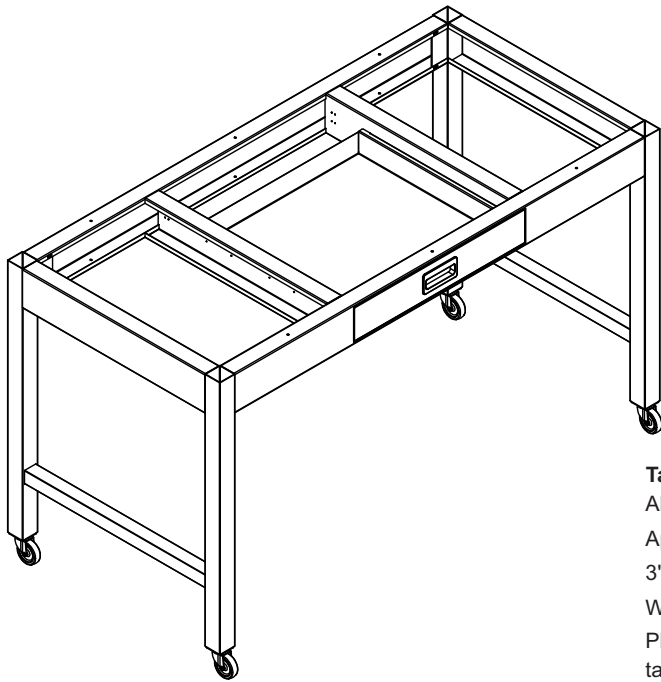

- AHT-8436-0-C
- AHT-9636-0-C

42" Deep Table Tops

- AHT-8442-0-C
- AHT-9642-0-C

48" Deep Table Tops

- AHT-8448-0-C
- AHT-9648-0-C

All legs have adjustment bolts and plastic shoes.

Apron is 4 1/2" high.

3" casters optional.

Work surfaces not included.

Please Note: Dimensions shown are actual top sizes, table assembly is 1" less all around.

ADA HEIGHT TABLES-Mobile

32" HIGH

With One Drawer

Table Features

All legs have adjustment bolts and plastic shoes.

Apron is 4 1/2" high.

3" casters optional.

Work surfaces not included.

Please Note: Dimensions shown are actual top sizes, table assembly is 1" less all around.

24" Deep Table Tops

AHT-3024-1-C
 AHT-3624-1-C
 AHT-4224-1-C
 AHT-4824-1-C
 AHT-5424-1-C
 AHT-6024-1-C
 AHT-6624-1-C
 AHT-7224-1-C