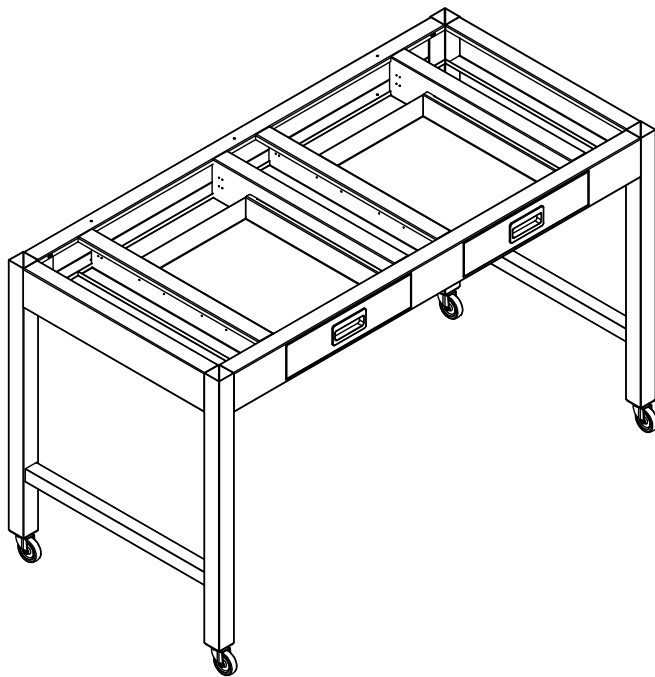

With Two Drawers

28" HIGH

Table Features

All legs have adjustment bolts and plastic shoes.

Apron is 4 1/2" high.

3" casters optional.

Work surfaces not included.

Please Note: Dimensions shown are actual top sizes, table assembly is 1" less all around.

24" Deep Table Tops

LHT-4824-2-C
LHT-5424-2-C
LHT-6024-2-C
LHT-6624-2-C
LHT-7224-2-C

30" Deep Table Tops

LHT-4830-2-C
LHT-5430-2-C
LHT-6030-2-C
LHT-6630-2-C
LHT-7230-2-C

36" Deep Table Tops

LHT-4836-2-C
LHT-5436-2-C
LHT-6036-2-C
LHT-6636-2-C
LHT-7236-2-C