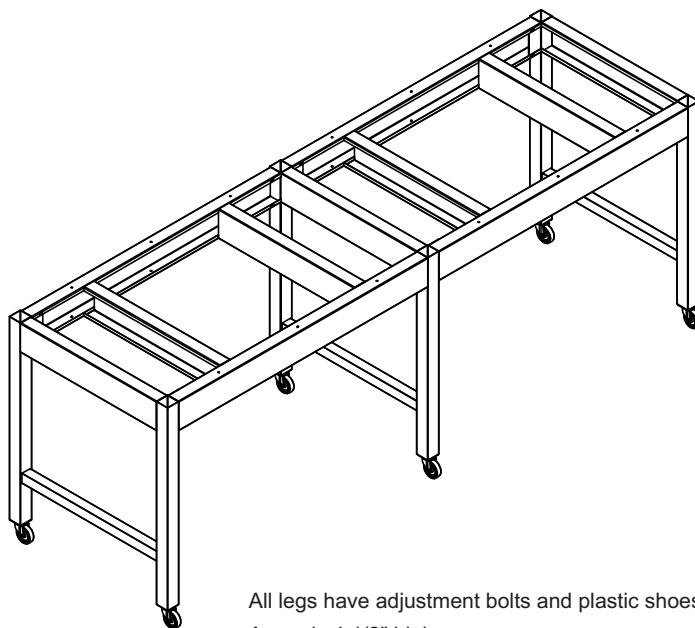

48" Deep Table Tops

- AHT-4848-0-C
- AHT-5448-0-C
- AHT-6048-0-C
- AHT-6648-0-C
- AHT-7248-0-C

Table Features

All legs have adjustment bolts and plastic shoes.

Apron is 4 1/2" high.

3" casters optional.

Work surfaces not included.

Please Note: Dimensions shown are actual top sizes, table assembly is 1" less all around.

24" Deep Table Tops

- AHT-8424-0-C
- AHT-9624-0-C

30" Deep Table Tops

- AHT-8430-0-C
- AHT-9630-0-C

36" Deep Table Tops

- AHT-8436-0-C
- AHT-9636-0-C

42" Deep Table Tops

- AHT-8442-0-C
- AHT-9642-0-C

48" Deep Table Tops

- AHT-8448-0-C
- AHT-9648-0-C

All legs have adjustment bolts and plastic shoes.

Apron is 4 1/2" high.

3" casters optional.