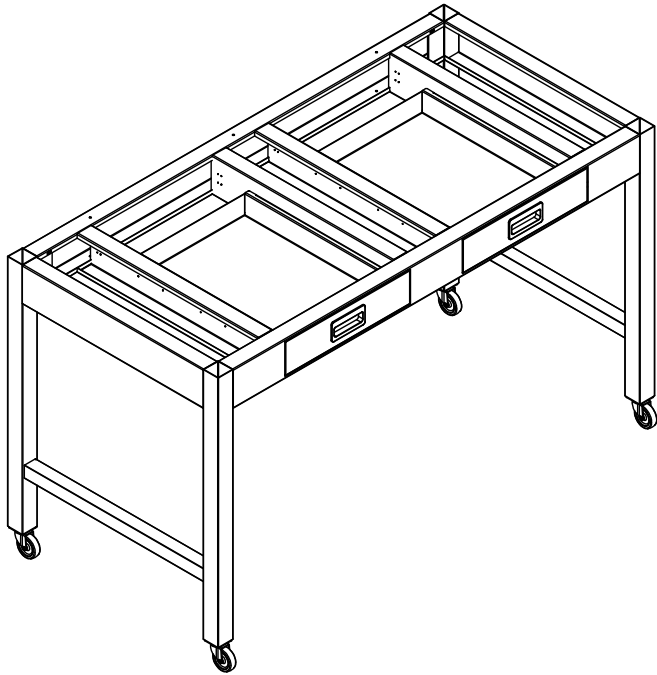

32" HIGH

Table Features

All legs have adjustment bolts and plastic shoes.

Apron is 4 1/2" high.

3" casters optional.

Work surfaces not included.

Please Note: Dimensions shown are actual top sizes, table assembly is 1" less all around.