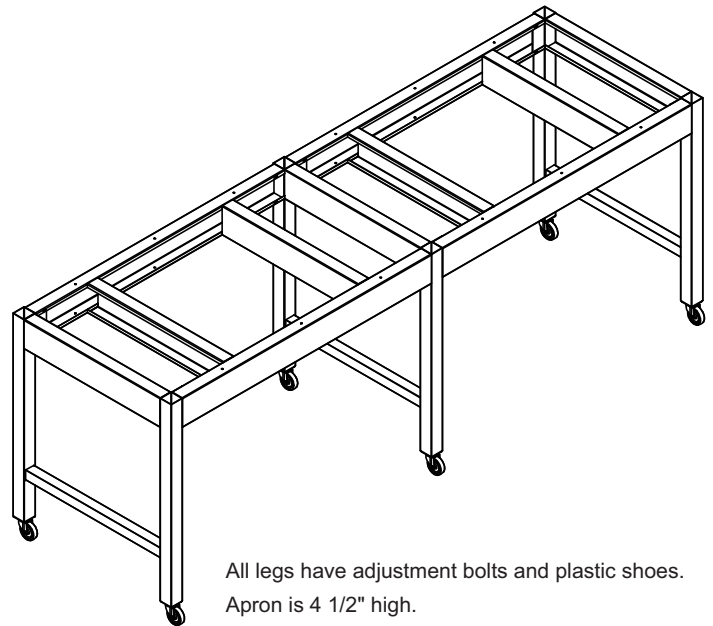

48" Deep Table Tops

- SHT-4848-0-C
- SHT-5448-0-C
- SHT-6048-0-C
- SHT-6648-0-C
- SHT-7248-0-C

Table Features

All legs have adjustment bolts and plastic shoes.

Apron is 4 1/2" high.

3" casters optional.

Work surfaces not included.

Please Note: Dimensions shown are actual top sizes, table assembly is 1" less all around.

24" Deep Table Tops

- SHT-8424-0-C
- SHT-9624-0-C

30" Deep Table Tops

- SHT-8430-0-C
- SHT-9630-0-C

36" Deep Table Tops

- SHT-8436-0-C
- SHT-9636-0-C

42" Deep Table Tops

- SHT-8442-0-C
- SHT-9642-0-C

48" Deep Table Tops

- SHT-8448-0-C
- SHT-9648-0-C

All legs have adjustment bolts and plastic shoes.

Apron is 4 1/2" high.

3" casters optional.