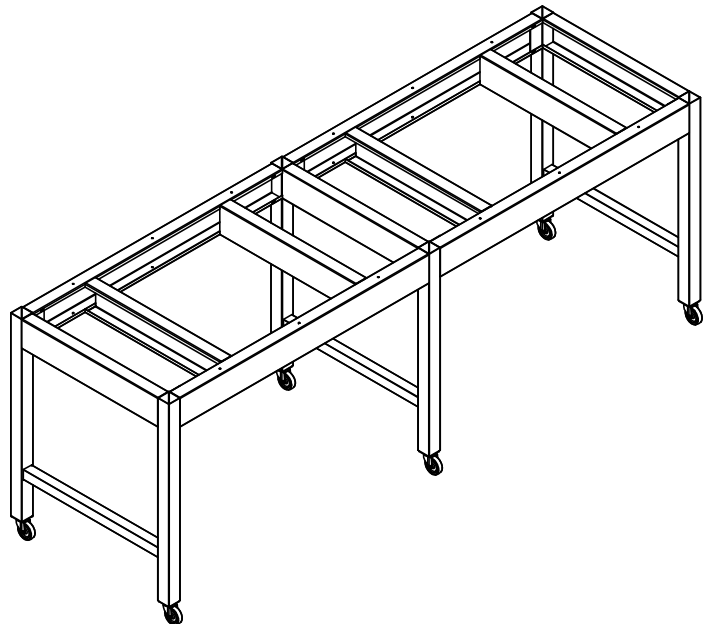

Table Features

All legs have adjustment bolts and plastic shoes.

Apron is 4 1/2" high.

3" casters optional.

Work surfaces not included.

Please Note: Dimensions shown are actual top sizes, table assembly is 1" less all around.

24" Deep Table Tops

- LHT-8424-0-C
- LHT-9624-0-C

30" Deep Table Tops

- LHT-8430-0-C
- LHT-9630-0-C

36" Deep Table Tops

- LHT-8436-0-C
- LHT-9636-0-C

42" Deep Table Tops

- LHT-8442-0-C
- LHT-9642-0-C

48" Deep Table Tops

- LHT-8448-0-C
- LHT-9648-0-C

All legs have adjustment bolts and plastic shoes.

Apron is 4 1/2" high.

3" casters optional.

Work surfaces not included.

Please Note: Dimensions shown are actual top sizes, table assembly is 1" less all around.

SITTING HEIGHT TABLES-Mobile

28" HIGH

With One Drawer

Table Features

All legs have adjustment bolts and plastic shoes.

Apron is 4 1/2" high.

3" casters optional.

Work surfaces not included.