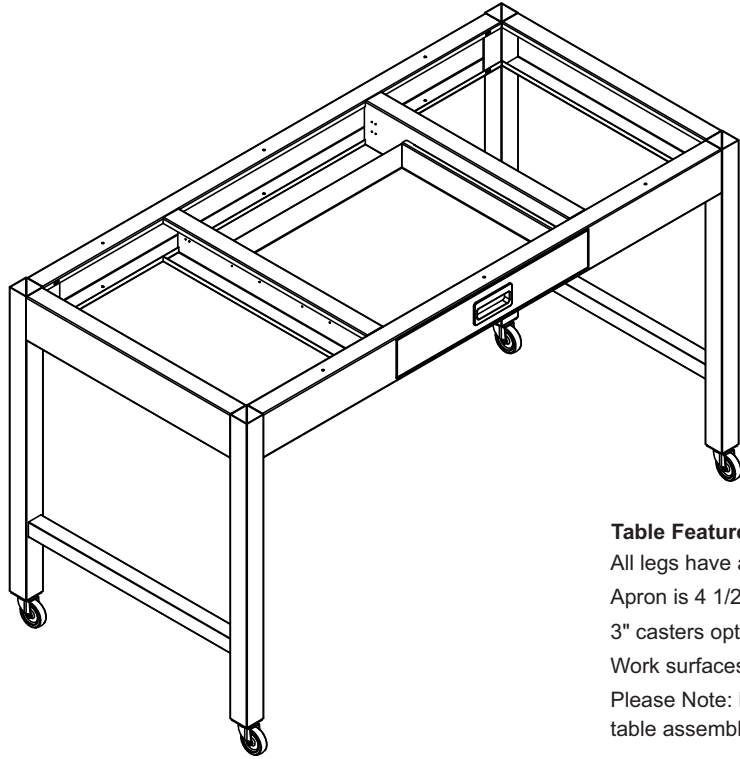

48" Deep Table Tops

- LHT-8448-0-C
- LHT-9648-0-C

All legs have adjustment bolts and plastic shoes.

Apron is 4 1/2" high.

3" casters optional.

Work surfaces not included.

Please Note: Dimensions shown are actual top sizes, table assembly is 1" less all around.

SITTING HEIGHT TABLES-Mobile

28" HIGH

With One Drawer

Table Features

All legs have adjustment bolts and plastic shoes.

Apron is 4 1/2" high.

3" casters optional.

Work surfaces not included.

Please Note: Dimensions shown are actual top sizes, table assembly is 1" less all around.

24" Deep Table Tops

LHT-3024-1-C
LHT-3624-1-C
LHT-4224-1-C
LHT-4824-1-C
LHT-5424-1-C
LHT-6024-1-C
LHT-6624-1-C
LHT-7224-1-C