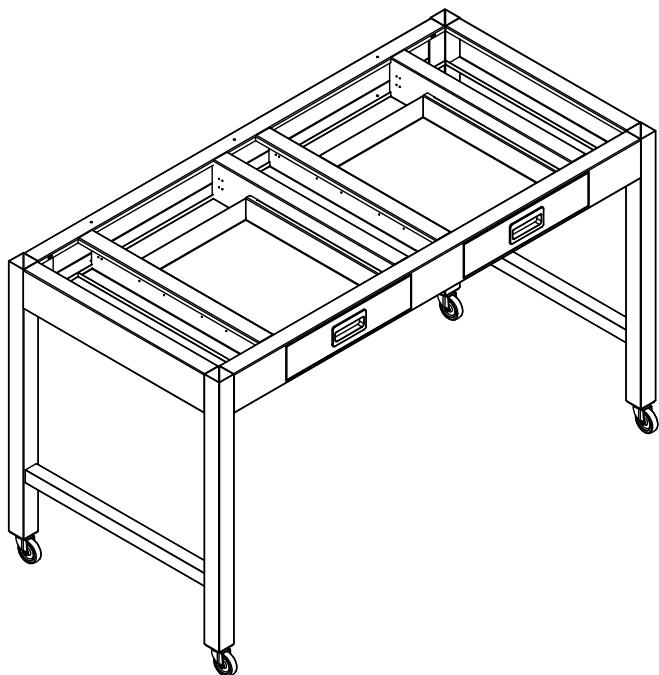

STANDING HEIGHT TABLES-Mobile

With Two Drawers

35" HIGH

Table Features

All legs have adjustment bolts and plastic shoes.

Apron is 4 1/2" high.

3" casters optional.

Work surfaces not included.

Please Note: Dimensions shown are actual top sizes, table assembly is 1" less all around.

24" Deep Table Tops

SHT-4824-2-C

SHT-5424-2-C

SHT-6024-2-C

SHT-6624-2-C

SHT-7224-2-C

30" Deep Table Tops