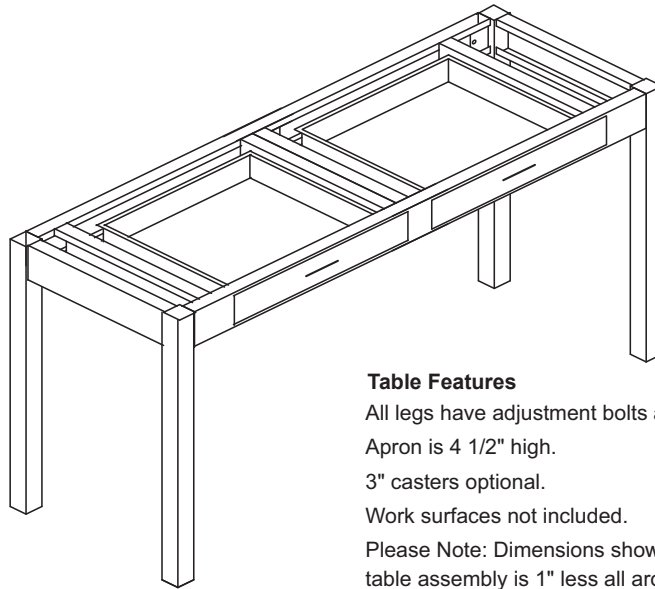

48" Deep Table Tops

- AHT-4848-1
- AHT-5448-1
- AHT-6048-1
- AHT-6648-1
- AHT-7248-1

ADA HEIGHT TABLES

With Two Drawers

32" HIGH

Table Features

All legs have adjustment bolts and plastic shoes.

Apron is 4 1/2" high.