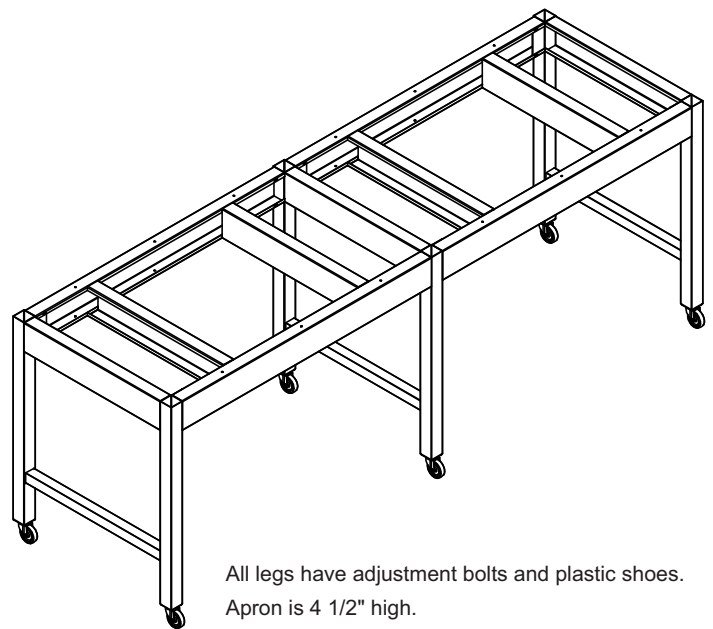

48" Deep Table Tops

- SHT-8448-0-C
- SHT-9648-0-C

All legs have adjustment bolts and plastic shoes.

Apron is 4 1/2" high.

3" casters optional.

Work surfaces not included.

Please Note: Dimensions shown are actual top sizes, table assembly is 1" less all around.