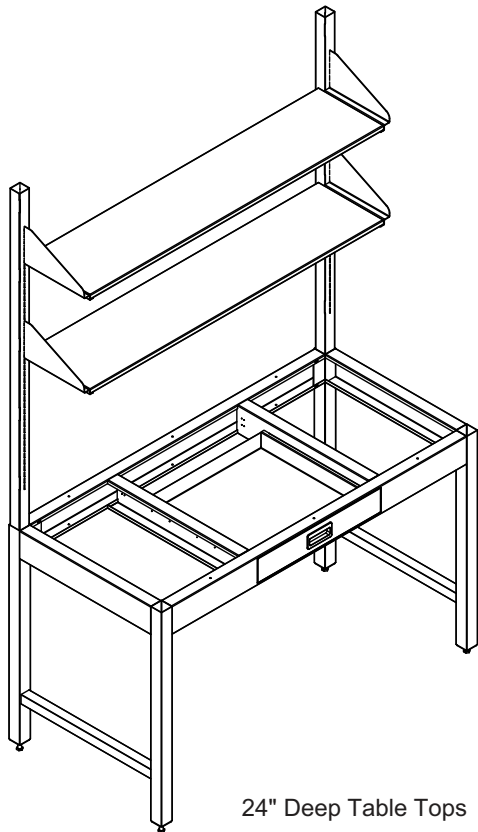

3" casters optional.

Work surfaces not included.

Please Note: Dimensions shown are actual top sizes, table assembly is 1" less all around.

SITTING HEIGHT TABLES-INTEGRAL POST

28" HIGH

With One Drawer

Table Features