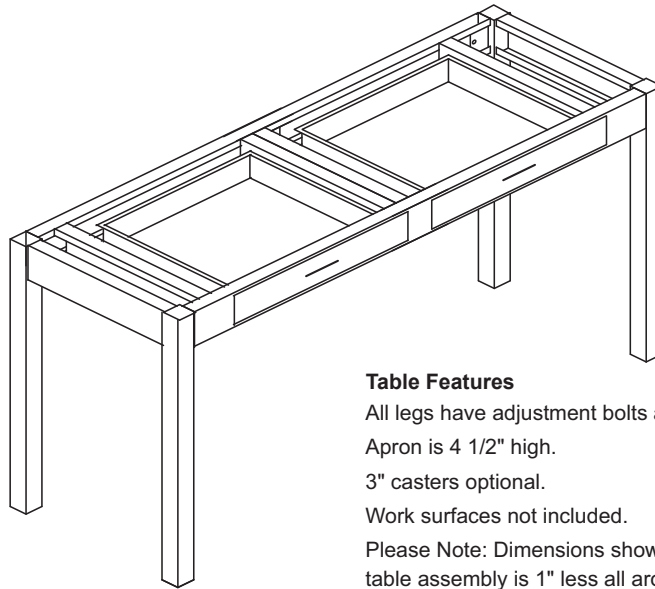

48" Deep Table Tops

- LHT-4848-1
- LHT-5448-1
- LHT-6048-1
- LHT-6648-1
- LHT-7248-1

SITTING HEIGHT TABLES

28" HIGH

With Two Drawers

Table Features

All legs have adjustment bolts and plastic shoes.

Apron is 4 1/2" high.