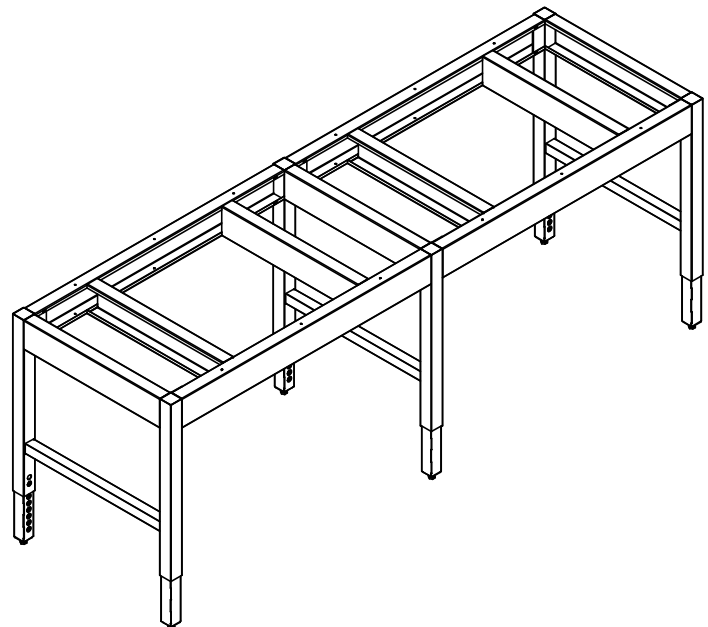

24" Deep Table Tops

- LHT-8424-0-Adj
- LHT-9624-0-Adj

30" Deep Table Tops

- LHT-8430-0-Adj
- LHT-9630-0-Adj

36" Deep Table Tops

- LHT-8436-0-Adj
- LHT-9636-0-Adj

42" Deep Table Tops

- LHT-8442-0-Adj
- LHT-9642-0-Adj

48" Deep Table Tops

- LHT-8448-0-Adj
- LHT-9648-0-Adj

All legs have adjustment bolts and plastic shoes.

Apron is 4 1/2" high.

3" casters optional.

Work surfaces not included.

Please Note: Dimensions shown are actual top sizes, table assembly is 1" less all around.

ADJUSTABLE HEIGHT TABLES

With One Drawer

28"-35" HIGH

Table Features

All legs have adjustment bolts and plastic shoes.

Apron is 4 1/2" high.

3" casters optional.

Work surfaces not included.