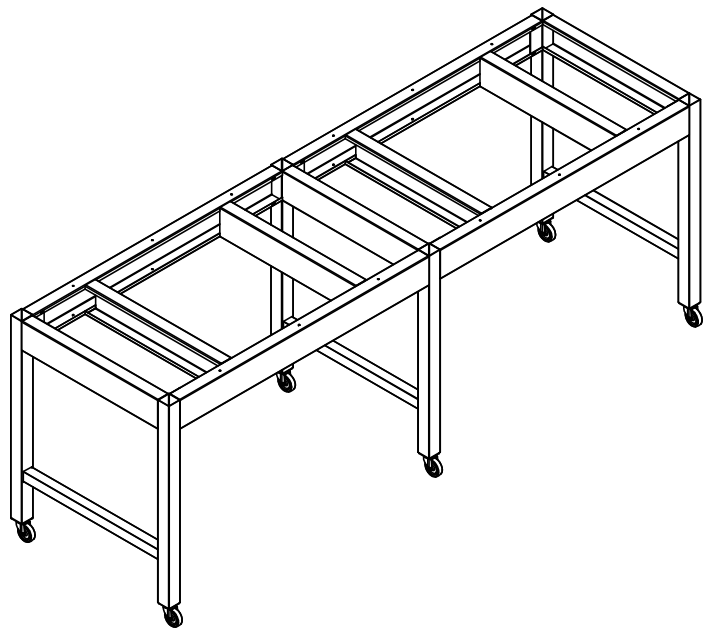

48" Deep Table Tops

- LHT-8448-0-C
- LHT-9648-0-C

All legs have adjustment bolts and plastic shoes.

Apron is 4 1/2" high.

3" casters optional.

Work surfaces not included.

Please Note: Dimensions shown are actual top sizes, table assembly is 1" less all around.