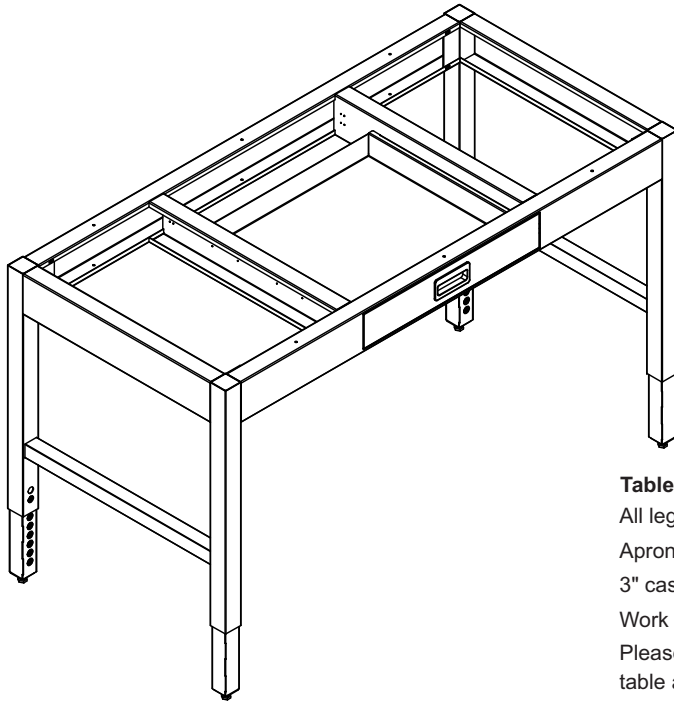

48" Deep Table Tops

- LHT-8448-0-Adj
- LHT-9648-0-Adj

All legs have adjustment bolts and plastic shoes.

Apron is 4 1/2" high.

3" casters optional.

Work surfaces not included.

Please Note: Dimensions shown are actual top sizes, table assembly is 1" less all around.

ADJUSTABLE HEIGHT TABLES

With One Drawer

28"-35" HIGH

Table Features

All legs have adjustment bolts and plastic shoes.

Apron is 4 1/2" high.

3" casters optional.

Work surfaces not included.

Please Note: Dimensions shown are actual top sizes, table assembly is 1" less all around.

24" Deep Table Tops

LHT-3024-1-Adj
LHT-3624-1-Adj
LHT-4224-1-Adj
LHT-4824-1-Adj
LHT-5424-1-Adj
LHT-6024-1-Adj
LHT-6624-1-Adj
LHT-7224-1-Adj