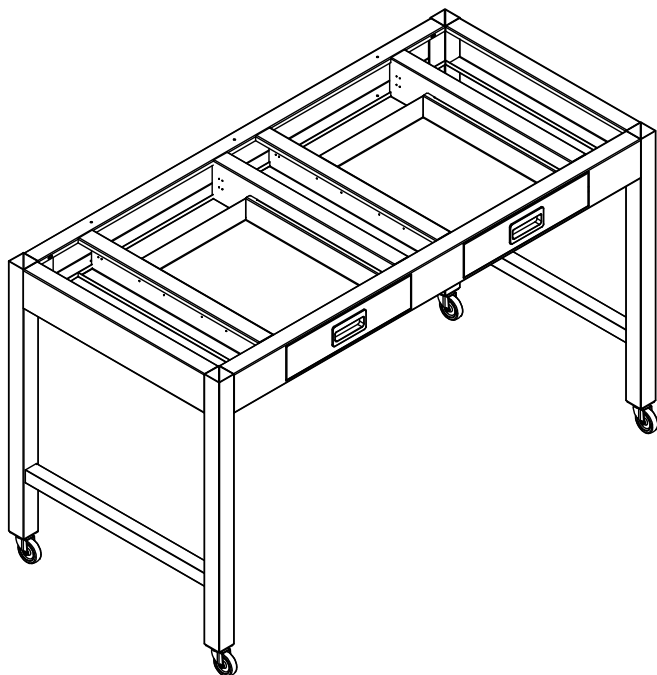

STANDING HEIGHT TABLES-Mobile

With Two Drawers

35" HIGH

Table Features

All legs have adjustment bolts and plastic shoes.

Apron is 4 1/2" high.

3" casters optional.

Work surfaces not included.