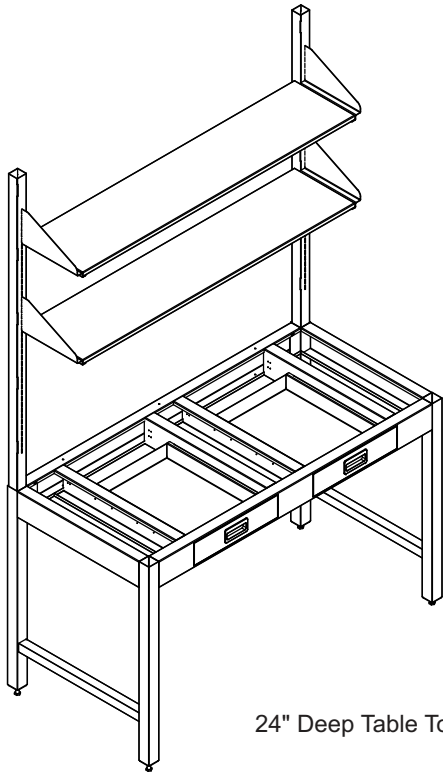

48" Deep Table Tops

- AHT-IP-4848-1
- AHT-IP-5448-1
- AHT-IP-6048-1
- AHT-IP-6648-1
- AHT-IP-7248-1

ADA HEIGHT TABLES-INTEGRAL POST

32" HIGH

With Two Drawers

Table Features

All legs have adjustment bolts and plastic shoes.