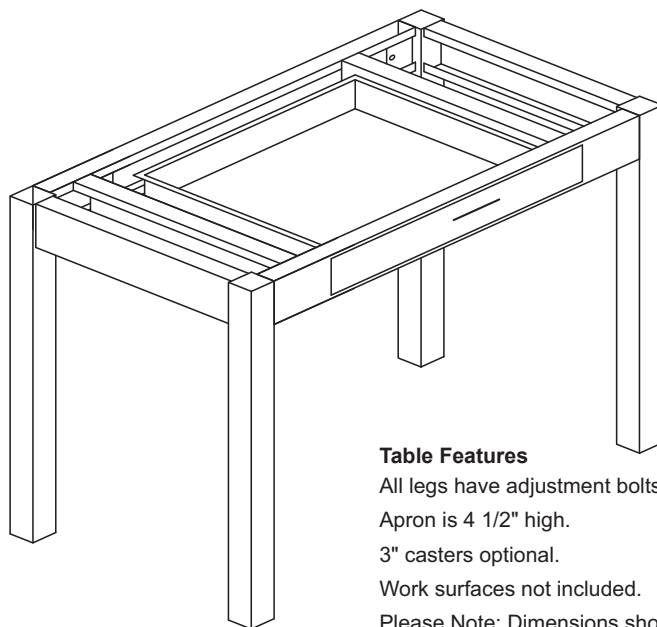

- SHT-8448-0
- SHT-9648-0

All legs have adjustment bolts and plastic shoes.

Apron is 4 1/2" high.

3" casters optional.

Work surfaces not included.

Please Note: Dimensions shown are actual top sizes, table assembly is 1" less all around.

Note : Add "-S" at the end of model number for Stainless Steel Casework. Example SHT-9648-0-S

STANDING HEIGHT TABLES

With One Drawer

35" HIGH

Table Features

All legs have adjustment bolts and plastic shoes.

Apron is 4 1/2" high.

3" casters optional.

Work surfaces not included.

Please Note: Dimensions shown are actual top sizes, table assembly is 1" less all around.

Note : Add "-S" at the end of model number for Stainless Steel Casework. Example SHT-6648-1-S