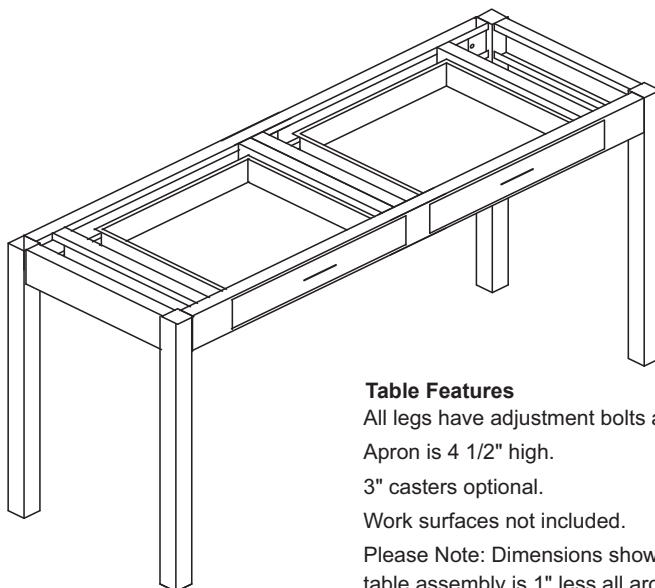

STANDING HEIGHT TABLES

35" HIGH

With Two Drawers

Table Features

All legs have adjustment bolts and plastic shoes.

Apron is 4 1/2" high.

3" casters optional.

Work surfaces not included.