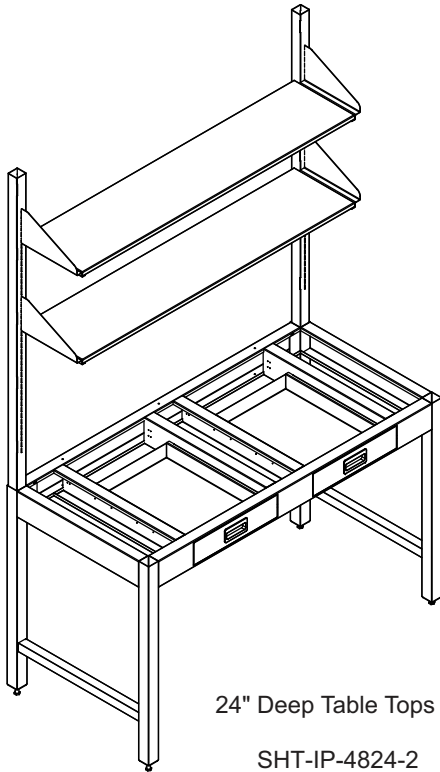

STANDING HEIGHT TABLES-INTEGRAL POST

35" HIGH

With Two Drawers

Table Features

All legs have adjustment bolts and plastic shoes.

Apron is 4 1/2" high.

3" casters optional.

Work surfaces not included.

Please Note: Dimensions shown are actual top sizes, table assembly is 1" less all around.

24" Deep Table Tops

SHT-IP-4824-2

SHT-IP-5424-2

SHT-IP-6024-2

SHT-IP-6624-2

SHT-IP-7224-2

30" Deep Table Tops

SHT-IP-4830-2

SHT-IP-5430-2

SHT-IP-6030-2

SHT-IP-6630-2

SHT-IP-7230-2

36" Deep Table Tops

SHT-IP-4836-2

SHT-IP-5436-2

SHT-IP-6036-2

SHT-IP-6636-2

SHT-IP-7236-2

42" Deep Table Tops

SHT-IP-4842-2

SHT-IP-5442-2

SHT-IP-6042-2

SHT-IP-6642-2

SHT-IP-7242-2

48" Deep Table Tops

SHT-IP-4848-2

SHT-IP-5448-2

SHT-IP-6048-2

SHT-IP-6648-2

SHT-IP-7248-2