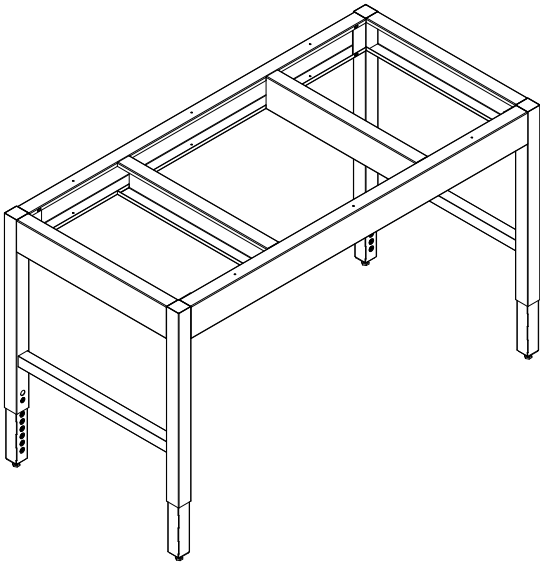

42" Deep Table Tops

SHT-4842-2
SHT-5442-2
SHT-6042-2
SHT-6642-2
SHT-7242-2

48" Deep Table Tops

SHT-4848-2
SHT-5448-2
SHT-6048-2
SHT-6648-2
SHT-7248-2

ADJUSTABLE HEIGHT TABLES

28"-35" HIGH

Table Features

All legs have adjustment bolts and plastic shoes.

Apron is 4 1/2" high.

3" casters optional.

Work surfaces not included.

Please Note: Dimensions shown are actual top sizes, table assembly is 1" less all around.

24" Deep Table Tops

- LHT-3024-0-Adj
- LHT-3624-0-Adj
- LHT-4224-0-Adj
- LHT-4824-0-Adj
- LHT-5424-0-Adj
- LHT-6024-0-Adj
- LHT-6624-0-Adj
- LHT-7224-0-Adj