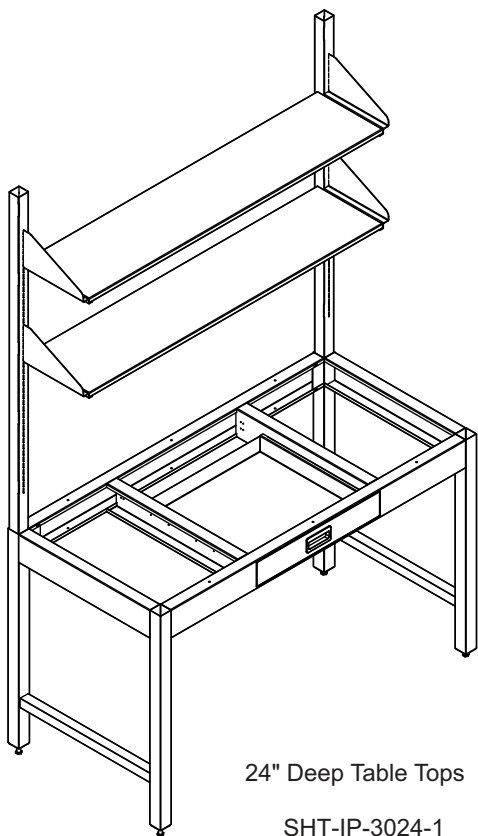

With One Drawer

Table Features

All legs have adjustment bolts and plastic shoes.

Apron is 4 1/2" high.

3" casters optional.

Work surfaces not included.

Please Note: Dimensions shown are actual top sizes, table assembly is 1" less all around.