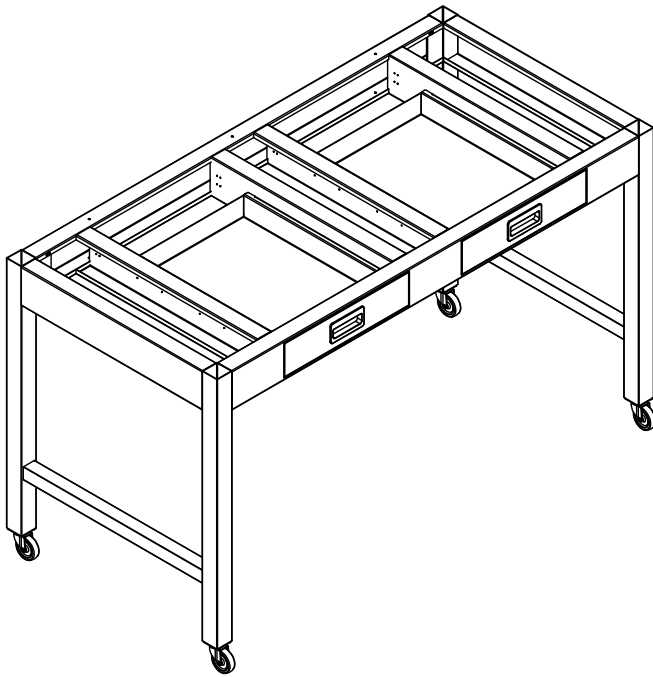

With Two Drawers

28" HIGH

Table Features

All legs have adjustment bolts and plastic shoes.

Apron is 4 1/2" high.

3" casters optional.

Work surfaces not included.

Please Note: Dimensions shown are actual top sizes, table assembly is 1" less all around.