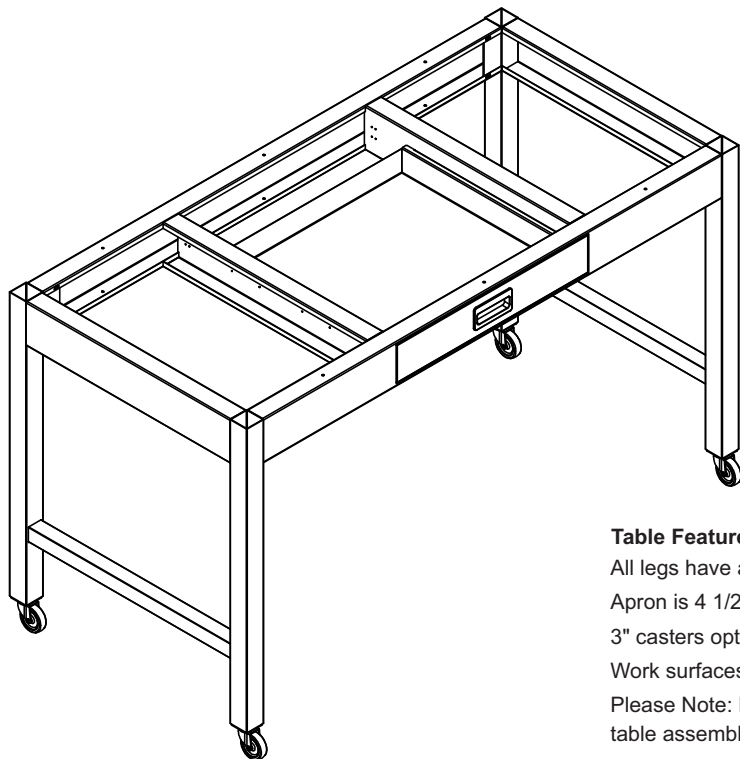

Work surfaces not included.

Please Note: Dimensions shown are actual top sizes, table assembly is 1" less all around.

SITTING HEIGHT TABLES-Mobile

28" HIGH

With One Drawer

Table Features

All legs have adjustment bolts and plastic shoes.