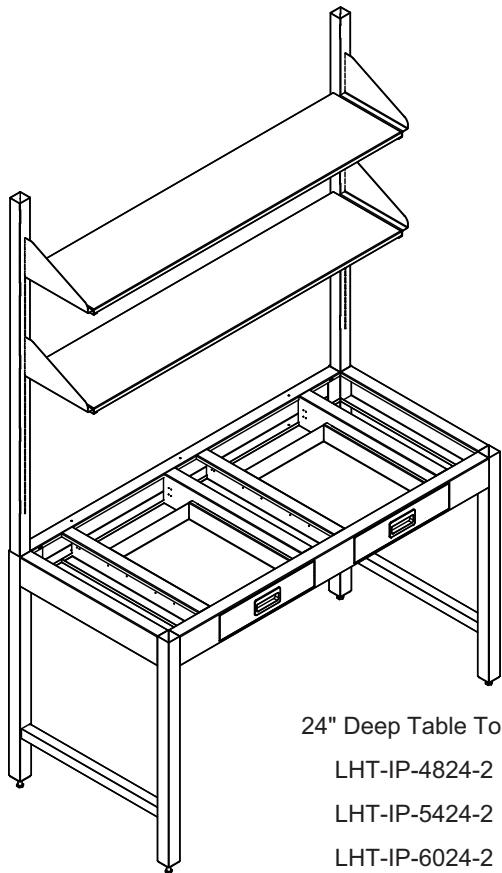

48" Deep Table Tops

- LHT-IP-4848-1
- LHT-IP-5448-1
- LHT-IP-6048-1
- LHT-IP-6648-1
- LHT-IP-7248-1

SITTING HEIGHT TABLES-INTEGRAL POST

28" HIGH

With Two Drawers

Table Features

All legs have adjustment bolts and plastic shoes.