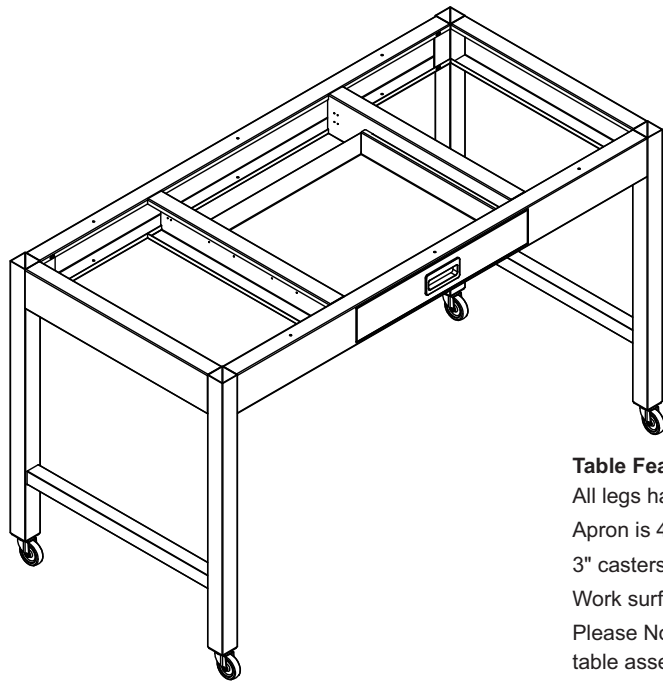

Work surfaces not included.

Please Note: Dimensions shown are actual top sizes, table assembly is 1" less all around.

STANDING HEIGHT TABLES-Mobile

35" HIGH

With One Drawer

Table Features

All legs have adjustment bolts and plastic shoes.