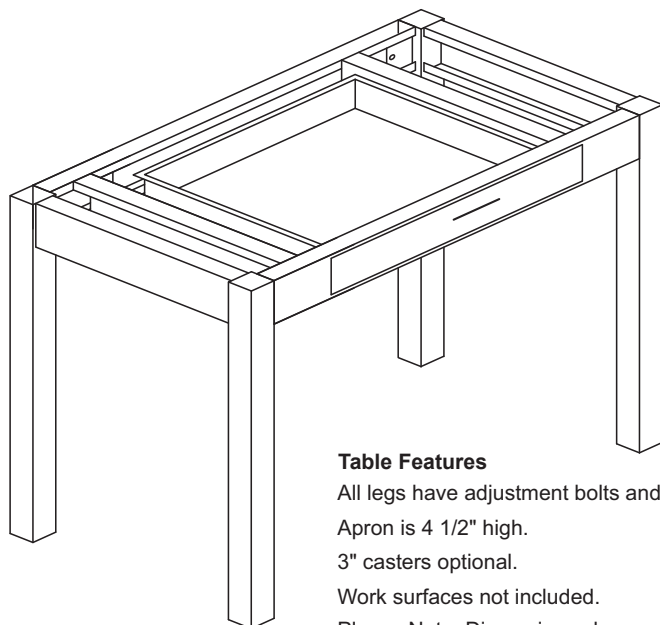

MOBILE TABLES

Sitting Height Mobile Tables.....	16-18
ADA Height Mobile Tables.....	19-21
Standing Height Mobile Tables.....	22-24

TABLES WITH INTEGRAL SHELVING POSTS

Sitting Height Table Base with Integral Shelving.....	25-27
ADA Height Table Base with Integral Shelving.....	28-30
Standing Height Table Base with Integral Shelving.....	31-33

TABLE INSTALLATIONS

SITTING HEIGHT TABLES

28" HIGH

With One Drawer

Table Features

All legs have adjustment bolts and plastic shoes.

Apron is 4 1/2" high.

3" casters optional.

Work surfaces not included.

Please Note: Dimensions shown are actual top sizes, table assembly is 1" less all around.

Note : Add "-S" at the end of model number for Stainless Steel Casework. Example LHT-6648-1-S