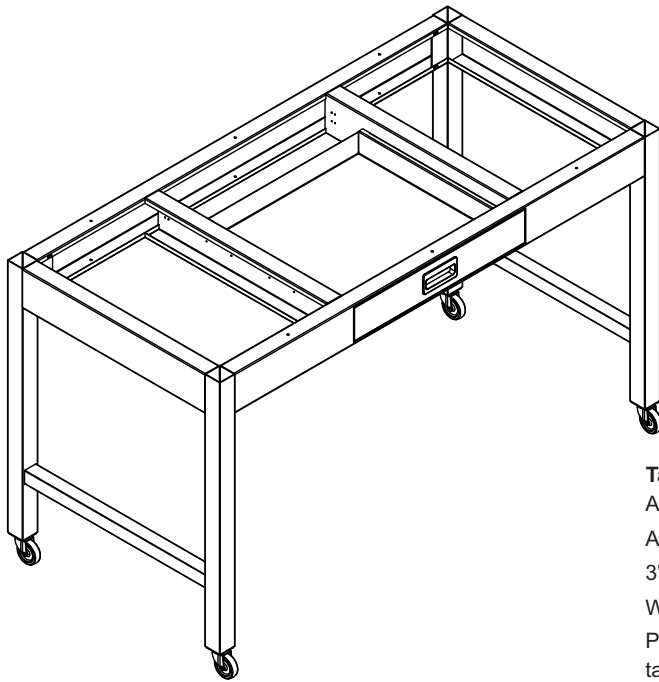

Work surfaces not included.

Please Note: Dimensions shown are actual top sizes, table assembly is 1" less all around.

ADA HEIGHT TABLES-Mobile

32" HIGH

With One Drawer

Table Features

All legs have adjustment bolts and plastic shoes.