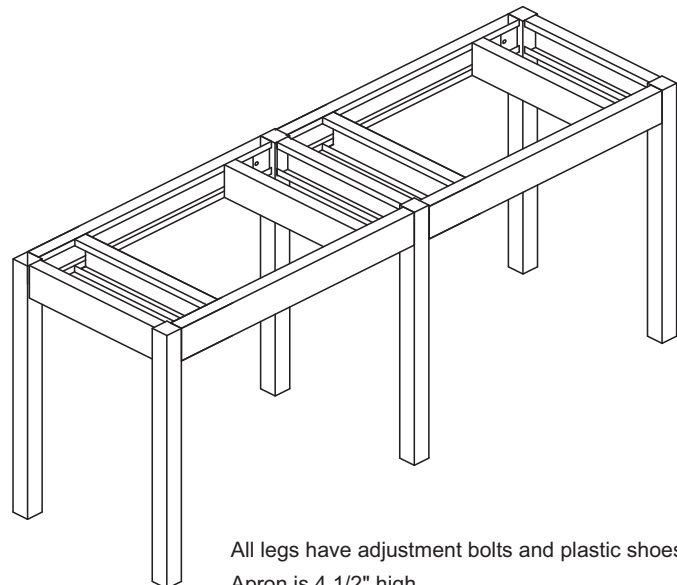

- SHT-8448-0
- SHT-9648-0

All legs have adjustment bolts and plastic shoes.

Apron is 4 1/2" high.

3" casters optional.

Work surfaces not included.

Please Note: Dimensions shown are actual top sizes, table assembly is 1" less all around.