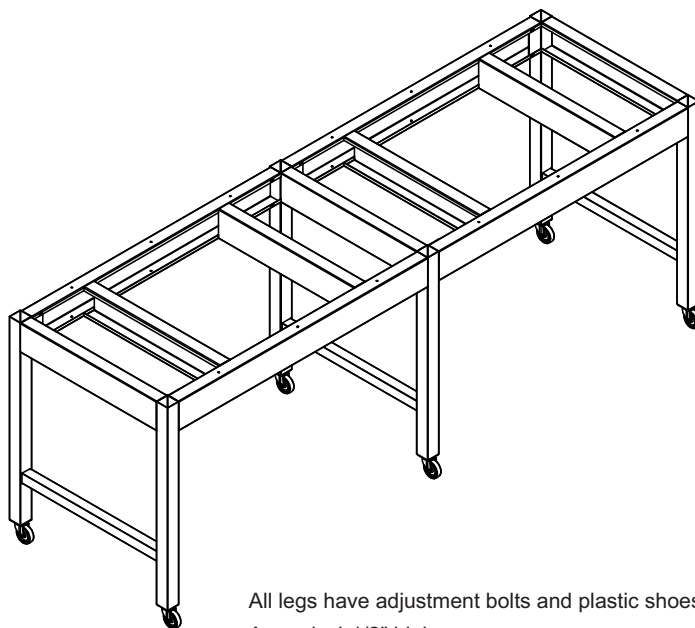

48" Deep Table Tops

- AHT-8448-0-C
- AHT-9648-0-C

All legs have adjustment bolts and plastic shoes.

Apron is 4 1/2" high.

3" casters optional.

Work surfaces not included.

Please Note: Dimensions shown are actual top sizes, table assembly is 1" less all around.