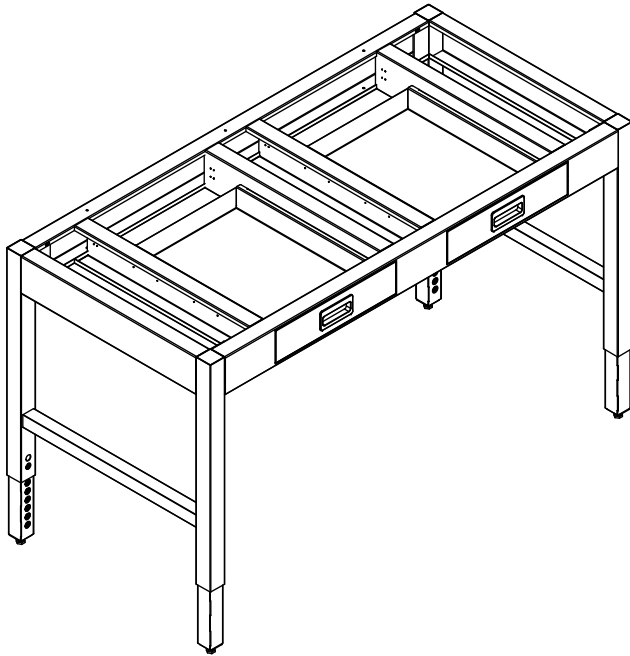

ADJUSTABLE HEIGHT TABLES

With Two Drawers

28"-35" HIGH

Table Features

All legs have adjustment bolts and plastic shoes.

Apron is 4 1/2" high.

3" casters optional.

Work surfaces not included.

Please Note: Dimensions shown are actual top sizes, table assembly is 1" less all around.

24" Deep Table Tops

LHT-4824-2-Adj

LHT-5424-2-Adj

LHT-6024-2-Adj

LHT-6624-2-Adj

LHT-7224-2-Adj

30" Deep Table Tops