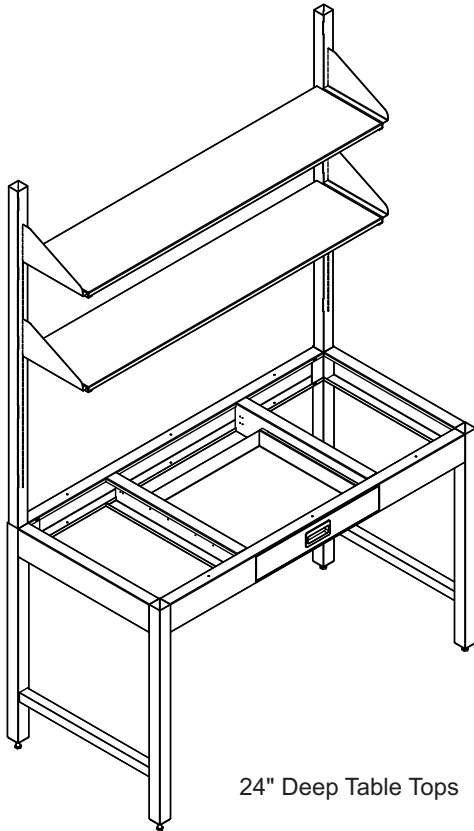

With One Drawer

Table Features

All legs have adjustment bolts and plastic shoes.

Apron is 4 1/2" high.

3" casters optional.

Work surfaces not included.

Please Note: Dimensions shown are actual top sizes, table assembly is 1" less all around.