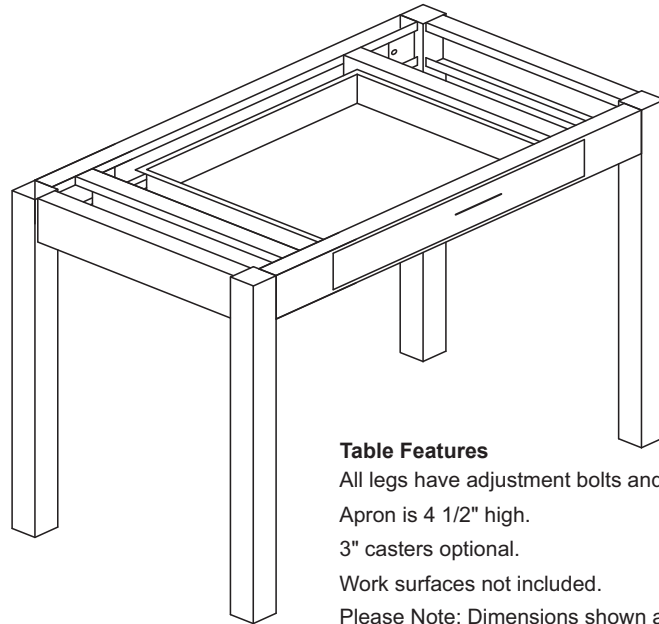

- AHT-8448-0
- AHT-9648-0

All legs have adjustment bolts and plastic shoes.

Apron is 4 1/2" high.

3" casters optional.

Work surfaces not included.

Please Note: Dimensions shown are actual top sizes, table assembly is 1" less all around.

Note : Add "-S" at the end of model number for Stainless Steel Casework. Example AHT-9648-0-S

ADA HEIGHT TABLES

With One Drawer

32" HIGH

Table Features

All legs have adjustment bolts and plastic shoes.

Apron is 4 1/2" high.