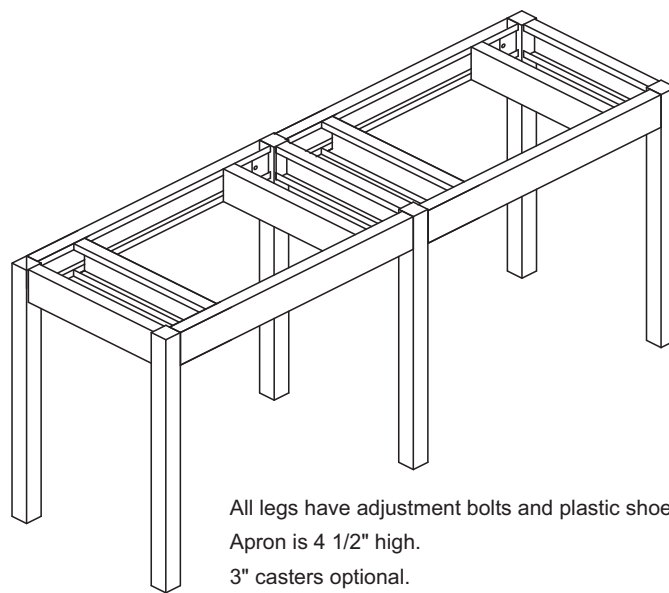

48" Deep Table Tops

- AHT-4848-0
- AHT-5448-0
- AHT-6048-0
- AHT-6648-0
- AHT-7248-0

Table Features

All legs have adjustment bolts and plastic shoes.

Apron is 4 1/2" high.

3" casters optional.

Work surfaces not included.

Please Note: Dimensions shown are actual top sizes, table assembly is 1" less all around.

Note : Add "-S" at the end of model number for Stainless Steel Casework. Example AHT-6648-0-S

24" Deep Table Tops

- AHT-8424-0
- AHT-9624-0

30" Deep Table Tops

- AHT-8430-0
- AHT-9630-0

36" Deep Table Tops

- AHT-8436-0
- AHT-9636-0

42" Deep Table Tops

- AHT-8442-0
- AHT-9642-0

48" Deep Table Tops

- AHT-8448-0
- AHT-9648-0

All legs have adjustment bolts and plastic shoes.

Apron is 4 1/2" high.

3" casters optional.

Work surfaces not included.

Please Note: Dimensions shown are actual top sizes, table assembly is 1" less all around.