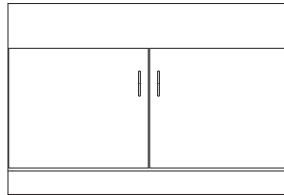

Cat. No.	Group A	Group B
3755A	24"	24"
3755B	27"	27"
3755C	30"	30"
3755G	33"	33"
3755D	35 1/4"	36"
3755J	39"	39"
3755E	41 1/4"	42"
3755K	45"	45"
3755F	47 1/4"	48"