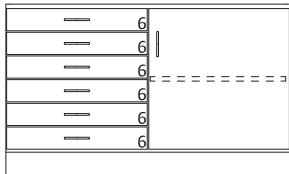

Cat. No.	Group A	Group B
2753	24"	24"
2755	27"	27"
2757	30"	30"
2759	35 1/4"	36"
2761	41 1/4"	42"
2763	47 1/4"	48"

Cat. No.	Group A	Group B
2758	35 1/4"	36"
2760	41 1/4"	42"
2762	47 1/4"	48"