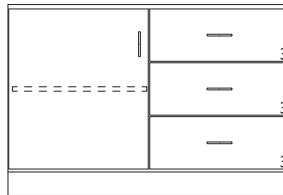

Cat. No.	Group A	Group B
3697A	24"	24"
3697B	27"	27"
3697C	30"	30"
3697G	33"	33"
3697D	35 1/4"	36"
3697J	39"	39"
3697E	41 1/4"	42"
3697K	45"	45"
3697F	47 1/4"	48"