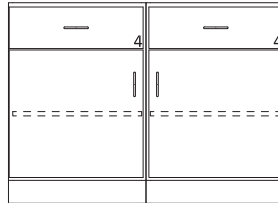

Cat. No.	Group A	Group B
1644	24"	24"
1646	27"	27"
1648	30"	30"
1650	35 1/4"	36"
1652	41 1/4"	42"
1654	47 1/4"	48"