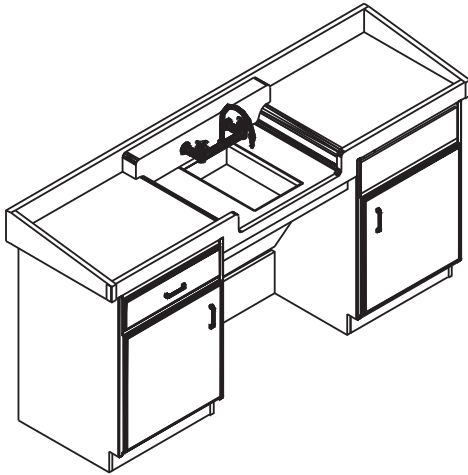

Wood ADA Compliant Furniture

ADA Accessible, Wash Up Sink & Counter

Assembly designed to include provisions for wheelchair space at sink and services. Rinse counter provides a long sloped counter, integral sink, continuous raise edges and coved corners to retain spilled materials and liquids. Top assembly epoxy or phenolic resin (specify). Sink assembly has bi-level work surfaces to accommodate recommended maximum 34" wheelchair height and 36" for stand up height. Stand up work surface slopes toward wheelchair work surface, which in turn slopes toward integral sink. Molded integral sink is sloped from front to back with overall depth not to exceed 6 1/2" deep. A molded integral ledge is located at rear of sink to accommodate services. Casework assembly consists of (1) 1278L cabinet and (1) 2338 sink cabinet (without sink hangers). A removable one piece closure panel conceals sink service piping. Unit has one hot and cold mixing faucet with wrist blade handles.