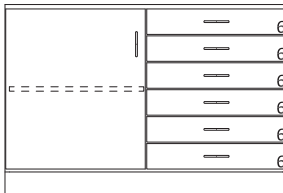

Cat. No.	Group A	Group B
3710A	24"	24"
3710B	27"	27"
3710C	30"	30"
3710D	35 1/4"	36"
3710E	41 1/4"	42"
3710F	47 1/4"	48"