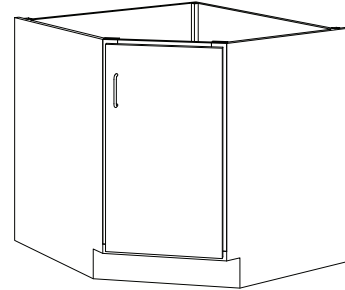

Cat. No.	Group A	Group B
3760	50 5/8"	50"

Cat. No.	Length
3762	58 1/4"

Cat. No.	Length
3763	58 1/4"

Cat. No.	Length
3764	58 1/4"

32 1/2" High Wood Base Cabinets

- 32 1/2" High base cabinets are 22 1/2" Deep.
- Lengths are as shown.
- All door cabinets have 1 adjustable shelf
- Drawer height is denoted by "Drawer Mark" on cabinet. See table on pages 10-13 for reference. If the drawer height is a custom size, the dimension will be listed on the drawer.