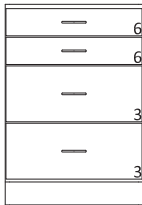

Drawer Cabinets

Cat. No.	Group A	Group B
1442	12 3/8"	12"
1444	15 5/16"	15"
1446	18"	18"
1448	21"	21"
1450	24"	24"