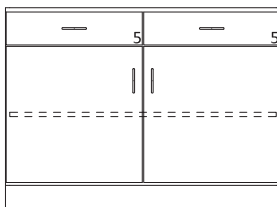

Cat. No.	Group A	Group B
1580	24"	24"
1582	27"	27"
1584	30"	30"
1586	35 1/4"	36"
1588	41 1/4"	42"
1590	47 1/4"	48"