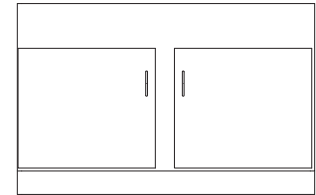

Cat. No.	Group A	Group B
3760	50 5/8"	50"