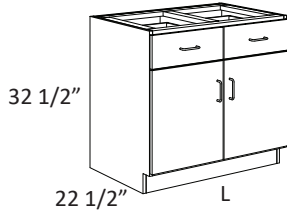

Cat. No.	Group A	Group B
with Finished Panels Enclosing the open shelf area		
3854P	35 1/4"	36"
3856P	41 1/4"	42"
3858P	47 1/4"	48"

32 1/2" High Wood Base Cabinets

- 32 1/2" High base cabinets are 22 1/2" Deep.
- Lengths are as shown.
- All door cabinets have 1 adjustable shelf
- Drawer height is denoted by "Drawer Mark" on cabinet. See table on pages 10-13 for reference. If the drawer height is a custom size, the dimension will be listed on the drawer.