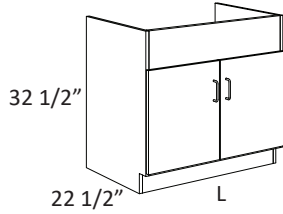

32 1/2" High Wood Base Cabinets

- 32 1/2" High base cabinets are 22 1/2" Deep.
- Lengths are as shown.
- All door cabinets have 1 adjustable shelf
- Drawer height is denoted by "Drawer Mark" on cabinet. See table on pages 10-13 for reference. If the drawer height is a custom size, the dimension will be listed on the drawer.