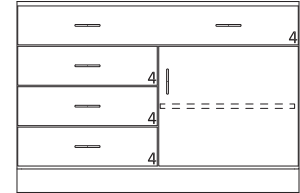

Cat. No.	Group A	Group B
3702A	24"	24"
3702B	27"	27"
3702C	30"	30"
3702G	33"	33"
3702D	35 1/4"	36"
3702J	39"	39"
3702E	41 1/4"	42"
3702K	45"	45"
3702F	47 1/4"	48"