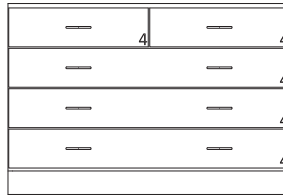

Cat. No.	Group A	Group B
3731A	24"	24"
3731B	27"	27"
3731C	30"	30"
3731D	35 1/4"	36"
3731E	41 1/4"	42"
3731F	47 1/4"	48"