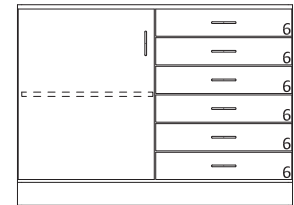

Cat. No.	Group A	Group B
1781	24"	24"
1783	27"	27"
1785	30"	30"
1787	35 1/4"	36"
1789	41 1/4"	42"
1791	47 1/4"	48"