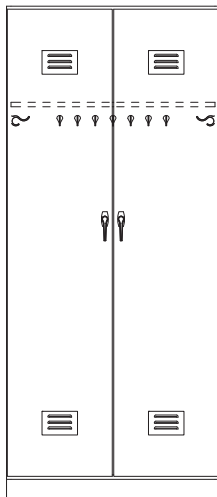

Apron Storage Cabinet

- This storage cabinet includes (1) fixed shelf, (15) double prong side mount hooks, vented doors, and 3-point latching handle.
- Cabinet is 22 1/2" deep and 84" tall.

Cat. No.	Group A	Group B
5876	35 1/4"	36"