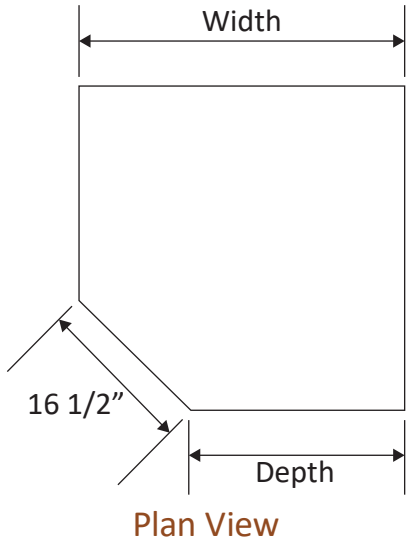

Cat. No.	Group A	Group B
2412	58 1/4"	58"

Cat. No.	Group A	Group B
2413	58 1/4"	58"

35" High Wood Base Cabinets

- 35" High base cabinets are 22 1/2" Deep.
- Lengths are as shown.
- All door cabinets have 1 adjustable shelf
- Drawer height is denoted by "Drawer Mark" on cabinet. See table on pages 10-13 for reference. If the drawer height is a custom size, the dimension will be listed on the drawer.