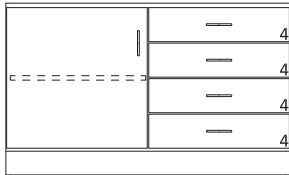

Combination Cabinets

Cat. No.	Group A	Group B
2740	24"	24"
2742	27"	27"
2744	30"	30"
2744G	33"	33"
2746	35 1/4"	36"
2746J	39"	39"
2748	41 1/4"	42"
2748K	45"	45"
2750	47 1/4"	48"

Cat. No.	Group A	Group B
2741	24"	24"
2743	27"	27"
2745	30"	30"
2745G	33"	33"
2747	35 1/4"	36"
2747J	39"	39"
2749	41 1/4"	42"
2749K	45"	45"
2751	47 1/4"	48"

Cat. No.	Group A	Group B
2752	35 1/4"	36"
2754	41 1/4"	42"
2756	47 1/4"	48"