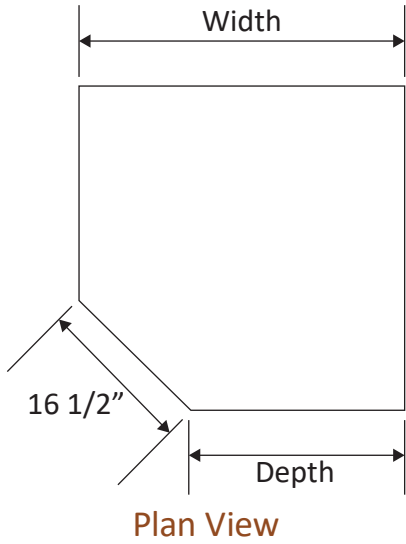

25" High Wood Base Cabinets