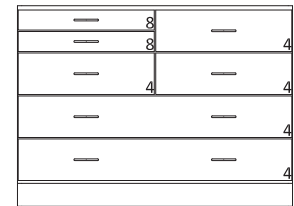

Cat. No.	Group A	Group B
2138	24"	24"
2140	27"	27"
2142	30"	30"
2144	35 1/4"	36"
2146	41 1/4"	42"
2148	47 1/4"	48"