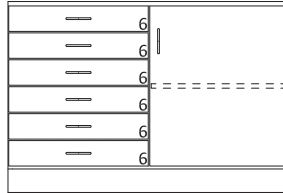

Cat. No.	Group A	Group B
3708A	24"	24"
3708B	27"	27"
3708C	30"	30"
3708D	35 1/4"	36"
3708E	41 1/4"	42"
3708F	47 1/4"	48"