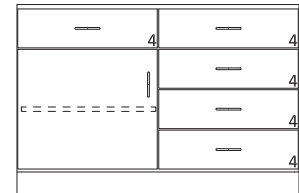

Cat. No.	Group A	Group B
3712A	24"	24"
3712B	27"	27"
3712C	30"	30"
3712G	33"	33"
3712D	35 1/4"	36"
3712J	39"	39"
3712E	41 1/4"	42"
3712K	45"	45"
3712F	47 1/4"	48"