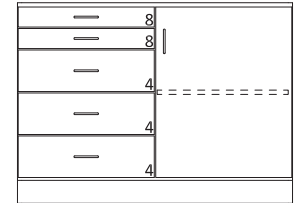

Cat. No.	Group A	Group B
1816	24"	24"
1818	27"	27"
1820	30"	30"
1822	35 1/4"	36"
1824	41 1/4"	42"
1826	47 1/4"	48"