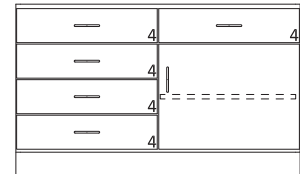

Cat. No.	Group A	Group B
2716	24"	24"
2718	27"	27"
2720	30"	30"
2721	33"	33"
2722	35 1/4"	36"
2723	39"	39"
2724	41 1/4"	42"
2725	45"	45"
2726	47 1/4"	48"

Cat. No.	Group A	Group B
2728	24"	24"
2730	27"	27"
2732	30"	30"
2732G	33"	33"
2734	35 1/4"	36"
2734J	39"	39"
2736	41 1/4"	42"
2736K	45"	45"
2738	47 1/4"	48"

Cat. No.	Group A	Group B
2729	24"	24"
2731	27"	27"
2733	30"	30"
2733G	33"	33"
2735	35 1/4"	36"
2735J	39"	39"
2737	41 1/4"	42"
2737K	45"	45"
2739	47 1/4"	48"