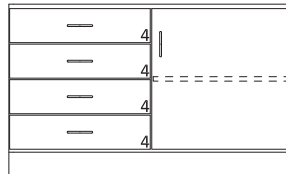

Cat. No.	Group A	Group B
2716	24"	24"
2718	27"	27"
2720	30"	30"
2721	33"	33"
2722	35 1/4"	36"
2723	39"	39"
2724	41 1/4"	42"
2725	45"	45"
2726	47 1/4"	48"

Cat. No.	Group A	Group B
2728	24"	24"
2730	27"	27"
2732	30"	30"
2732G	33"	33"
2734	35 1/4"	36"
2734J	39"	39"
2736	41 1/4"	42"
2736K	45"	45"
2738	47 1/4"	48"

Cat. No.	Group A	Group B
2729	24"	24"
2731	27"	27"
2733	30"	30"
2733G	33"	33"
2735	35 1/4"	36"
2735J	39"	39"
2737	41 1/4"	42"
2737K	45"	45"
2739	47 1/4"	48"