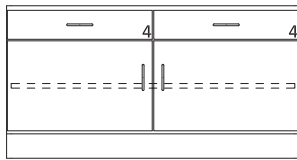

Cat. No.	Group A	Group B
3304	24"	24"
3306	27"	27"
3308	30"	30"
3310	35 1/4"	36"
3312	41 1/4"	42"
3314	47 1/4"	48"

Cat. No.	Group A	Group B
3316	24"	24"
3318	27"	27"
3320	30"	30"
3322	35 1/4"	36"
3324	41 1/4"	42"
3326	47 1/4"	48"

Cat. No.	Group A	Group B
3328	24"	24"
3330	27"	27"
3332	30"	30"
3334	35 1/4"	36"
3336	41 1/4"	42"
3338	47 1/4"	48"