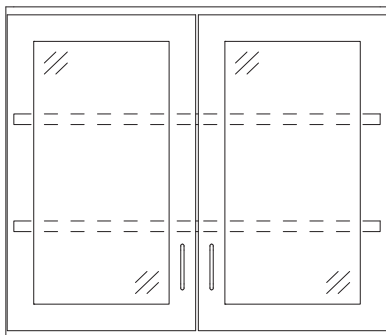

31 1/4" High Wall Cabinet - Framed Glass Door Cabinet

Cat. No.			Length	
12" Deep	13" Deep	16" Deep	Group A	Group B
4784	4785	4796	24"	24"
4786	4787	4798	27"	27"
4788	4789	4800	30"	30"
4788G	4789G	4800G	33"	33"
4790	4791	4802	35 1/4"	36"
4790J	4791J	4802J	39"	39"
4792	4793	4804	41 1/4"	42"
4792K	4793K	4804K	45"	45"
4794	4795	4806	47 1/4"	48"