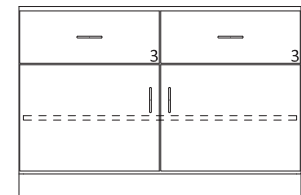

Cat. No.	Group A	Group B
3688A	24"	24"
3688B	27"	27"
3688C	30"	30"
3688G	33"	33"
3688D	35 1/4"	36"
3688J	39"	39"
3688E	41 1/4"	42"
3688K	45"	45"
3688F	47 1/4"	48"