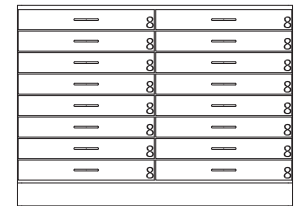

Cat. No.	Group A	Group B
2050	24"	24"
2052	27"	27"
2054	30"	30"
2056	35 1/4"	36"
2058	41 1/4"	42"
2060	47 1/4"	48"