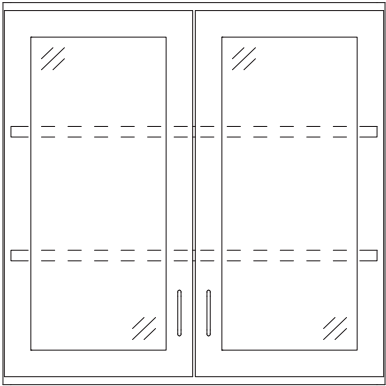

Wood Wall Cabinets

- Wall Cabinets vary in depth and width, see part number tables below.
- If the wall cabinet has a shelf, it is a full depth adjustable shelf.

36" High Wall Cabinet - Framed Glass Door Cabinet