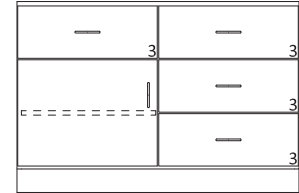

Cat. No.	Group A	Group B
3709A	24"	24"
3709B	27"	27"
3709C	30"	30"
3709G	33"	33"
3709D	35 1/4"	36"
3709J	39"	39"
3709E	41 1/4"	42"
3709K	45"	45"
3709F	47 1/4"	48"