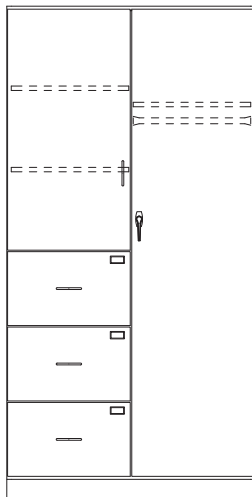

Wardrobe and Storage Cabinet

- This storage cabinet includes (1) hanger rod, (1) fixed shelf, (2) adjustable shelves, (3) file drawers with metal slides, file follower and label holder.
- The door is equipped with a 10" x 12" mirror and 3-point latching system.
- Cabinet is 22 1/2" deep and 84" tall.

Cat. No.	Group A	Group B
5872	41 1/4"	42"