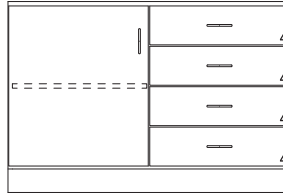

Cat. No.	Group A	Group B
3700A	24"	24"
3700B	27"	27"
3700C	30"	30"
3700G	33"	33"
3700D	35 1/4"	36"
3700J	39"	39"
3700E	41 1/4"	42"
3700K	45"	45"
3700F	47 1/4"	48"