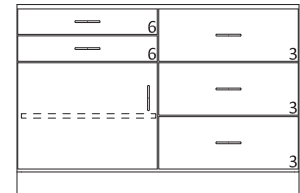

Cat. No.	Group A	Group B
3705A	24"	24"
3705B	27"	27"
3705C	30"	30"
3705D	35 1/4"	36"
3705E	41 1/4"	42"
3705F	47 1/4"	48"