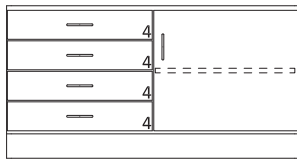

Cat. No.	Group A	Group B
3340	24"	24"
3342	27"	27"
3344	30"	30"
3346	35 1/4"	36"
3348	41 1/4"	42"
3350	47 1/4"	48"

Cat. No.	Group A	Group B
3352	24"	24"
3354	27"	27"
3356	30"	30"
3358	35 1/4"	36"
3360	41 1/4"	42"
3362	47 1/4"	48"