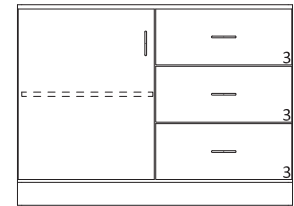

Cat. No.	Group A	Group B
1680	24"	24"
1682	27"	27"
1684	30"	30"
1684G	33"	33"
1686	35 1/4"	36"
1686J	39"	39"
1688	41 1/4"	42"
1688K	45"	45"
1690	47 1/4"	48"