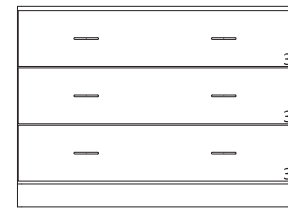

Cat. No.	Group A	Group B
1942	24"	24"
1944	27"	27"
1946	30"	30"
1947	33"	33"
1948	35 1/4"	36"
1949	39"	39"
1950	41 1/4"	42"
1951	45"	45"
1952	47 1/4"	48"