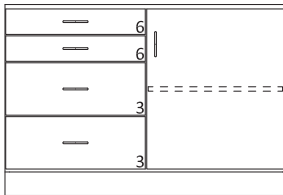

Cat. No.	Group A	Group B
3696A	24"	24"
3696B	27"	27"
3696C	30"	30"
3696D	35 1/4"	36"
3696E	41 1/4"	42"
3696F	47 1/4"	48"