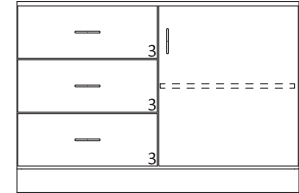

Cat. No.	Group A	Group B
3695A	24"	24"
3695B	27"	27"
3695C	30"	30"
3695G	33"	33"
3695D	35 1/4"	36"
3695J	39"	39"
3695E	41 1/4"	42"
3695K	45"	45"
3695F	47 1/4"	48"