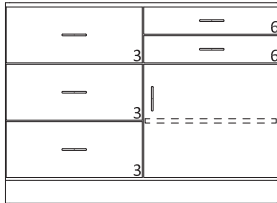

Combination Cabinets

Cat. No.	Group A	Group B
1744	24"	24"
1746	27"	27"
1748	30"	30"
1750	35 1/4"	36"
1752	41 1/4"	42"
1754	47 1/4"	48"