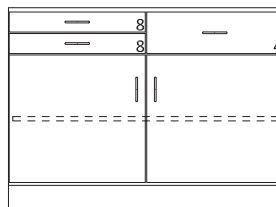

Cat. No.	Group A	Group B
1592	24"	24"
1594	27"	27"
1596	30"	30"
1598	35 1/4"	36"
1600	41 1/4"	42"
1602	47 1/4"	48"