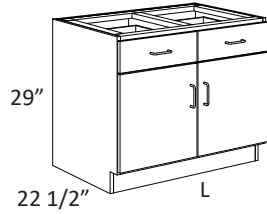

29" High Wood Base Cabinets

- 29" High base cabinets are 22 1/2" Deep.
- Lengths are as shown.
- All door cabinets have 1 adjustable shelf
- Drawer height is denoted by "Drawer Mark" on cabinet. See table on pages 10-13 for reference. If the drawer height is a custom size, the dimension will be listed on the drawer.