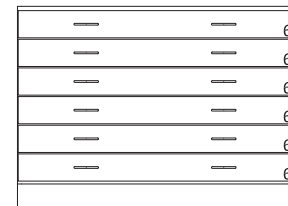

Cat. No.	Group A	Group B
1978	24"	24"
1980	27"	27"
1982	30"	30"
1984	35 1/4"	36"
1986	41 1/4"	42"
1988	47 1/4"	48"