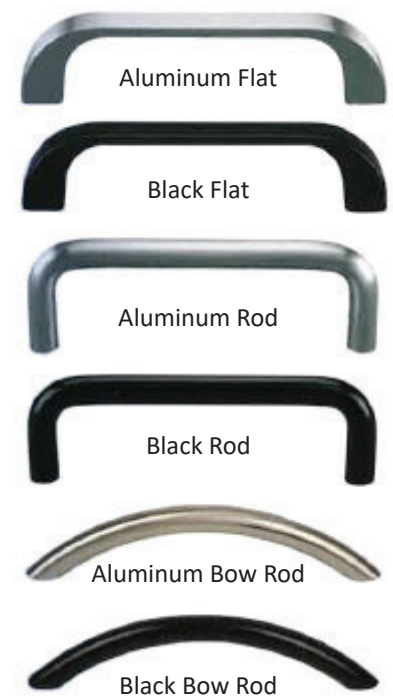

Standard Three-Point Latching System

1. CampbellRhea tall case doors have, as our standard, a three-point latching system where some competitors use only roller or magnetic catches.
2. The quality of CampbellRhea's three-point latching system enables the door to be pulled securely shut. Tapered aluminum rods - which engage plastic strike plates at the top and bottom of the case - move in nylon guides attached to the back of the door. The middle of the door is secured by a latch plate, which engages the side of the case, or latches behind the left door on cases with double doors.

Hinges

CampbellRhea's standard hinges are heavy-duty, laboratory grade and hospital tipped for consistency, strength and durability. They are certified to the rigors of SEFA-8 performance standards.

All CampbellRhea hinges are equipped with slotted holes for final adjustments in the field; and, installed with Euro screws for the best holding power over a simple wood screw.

CampbellRhea hinges, matched to lipped or squared edge styles, are available in a variety of standard finishes.

Pulls

CampbellRhea's tailored pulls are laboratory grade and feature distinctive, clean lines designed to compliment our casework styles. CampbellRhea standard pulls are ADA compatible and include a variety of standard options for each style.

Illustrated here are our selection of standard aluminum and epoxy powder-coated rods, flat bars, bow pulls; stained-to-match wood visor pull and a black plastic waterfall pull.

We also meet unique designer selections at a reasonable up-charge. Shown below are several custom pulls used on a variety of casework projects completed for our clients: a sleek aluminum "F" pull; "T" bar pulls in chrome or black powder coat; and, the matte finished black or brushed aluminum flat rod.