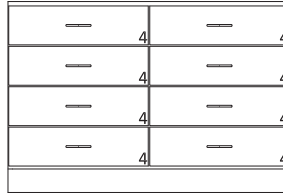

Cat. No.	Group A	Group B
3726A	24"	24"
3726B	27"	27"
3726C	30"	30"
3726D	35 1/4"	36"
3726E	41 1/4"	42"
3726F	47 1/4"	48"