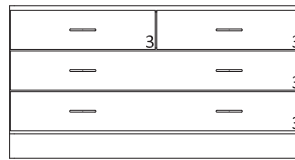

Cat. No.	Group A	Group B
3364	24"	24"
3366	27"	27"
3368	30"	30"
3370	35 1/4"	36"
3372	41 1/4"	42"
3374	47 1/4"	48"

Cat. No.	Group A	Group B
3365	24"	24"
3367	27"	27"
3369	30"	30"
3371	35 1/4"	36"
3373	41 1/4"	42"
3375	47 1/4"	48"

Cat. No.	Group A	Group B
3376	24"	24"
3378	27"	27"
3380	30"	30"
3382	35 1/4"	36"
3384	41 1/4"	42"
3386	47 1/4"	48"