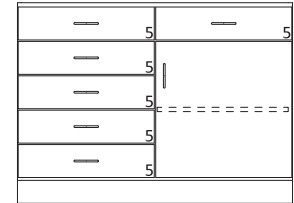

Cat. No.	Group A	Group B
1719	24"	24"
1721	27"	27"
1723	30"	30"
1725	35 1/4"	36"
1727	41 1/4"	42"
1729	47 1/4"	48"