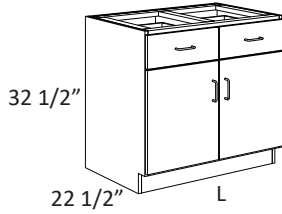

Cat. No.	Group A	Group B
3688A	24"	24"
3688B	27"	27"
3688C	30"	30"
3688G	33"	33"
3688D	35 1/4"	36"
3688J	39"	39"
3688E	41 1/4"	42"
3688K	45"	45"
3688F	47 1/4"	48"

32 1/2" High Wood Base Cabinets

- 32 1/2" High base cabinets are 22 1/2" Deep.
- Lengths are as shown.
- All door cabinets have 1 adjustable shelf
- Drawer height is denoted by "Drawer Mark" on cabinet. See table on pages 10-13 for reference. If the drawer height is a custom size, the dimension will be listed on the drawer.