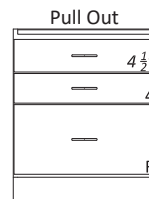

Cat. No.	Group A	Group B
2582	18"	18"
2584	21"	21"
2586	24"	24"

Cat. No.	Group A	Group B
2588	24"	24"

Cat. No.	Group A	Group B
2590	24"	24"