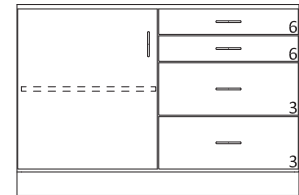

Cat. No.	Group A	Group B
3698A	24"	24"
3698B	27"	27"
3698C	30"	30"
3698D	35 1/4"	36"
3698E	41 1/4"	42"
3698F	47 1/4"	48"