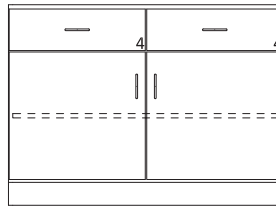

Cat. No.	Group A	Group B
1568	24"	24"
1570	27"	27"
1572	30"	30"
1572G	33"	33"
1574	35 1/4"	36"
1574J	39"	39"
1576	41 1/4"	42"
1576K	45"	45"
1578	47 1/4"	48"