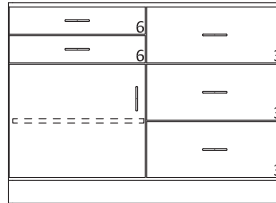

Cat. No.	Group A	Group B
1757	24"	24"
1759	27"	27"
1761	30"	30"
1763	35 1/4"	36"
1765	41 1/4"	42"
1767	47 1/4"	48"