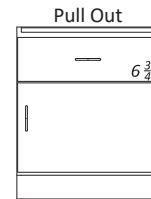

Cat. No.	Group A	Group B
2506	18"	18"
2508	21"	21"
2510	24"	24"

Cat. No.	Group A	Group B
2512	12 3/8"	12"
2514	15 5/16"	15"
2516	18"	18"
2518	21"	21"
2520	24"	24"

Cat. No.	Group A	Group B
2572	12 3/8"	12"
2574	15 5/16"	15"
2576	18"	18"
2578	21"	21"
2580	24"	24"