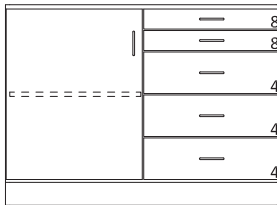

Cat. No.	Group A	Group B
1828	24"	24"
1830	27"	27"
1832	30"	30"
1834	35 1/4"	36"
1836	41 1/4"	42"
1838	47 1/4"	48"