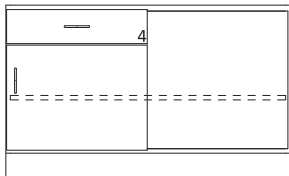

Cat. No.	Group A	Group B
with Finished Panels Enclosing the open shelf area		
3860P	35 1/4"	36"
3862P	41 1/4"	42"
3864P	47 1/4"	48"