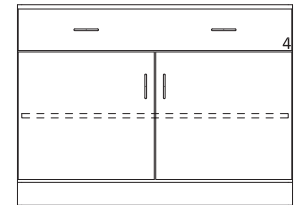

Cat. No.	Group A	Group B
1544	24"	24"
1546	27"	27"
1548	30"	30"
1549	33"	33"
1550	35 1/4"	36"
1551	39"	39"
1552	41 1/4"	42"
1553	45"	45"
1554	47 1/4"	48"