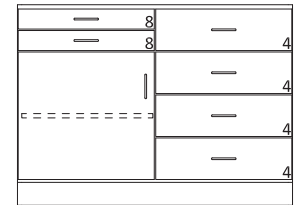

Cat. No.	Group A	Group B
1852	24"	24"
1854	27"	27"
1856	30"	30"
1858	35 1/4"	36"
1860	41 1/4"	42"
1862	47 1/4"	48"