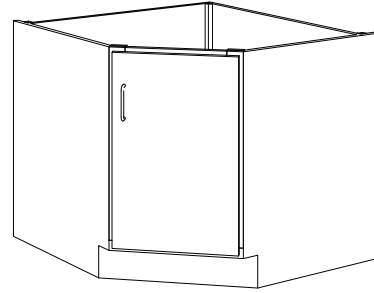

- 29" High base cabinets are 22 1/2" Deep.
- Lengths are as shown.
- All door cabinets have 1 adjustable shelf
- Drawer height is denoted by "Drawer Mark" on cabinet. See table on pages 10-13 for reference. If the drawer height is a custom size, the dimension will be listed on the drawer.