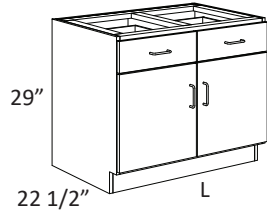

29" High Wood Base Cabinets

- 29" High base cabinets are 22 1/2" Deep.
- Lengths are as shown.
- All door cabinets have 1 adjustable shelf
- Drawer height is denoted by "Drawer Mark" on cabinet. See table on pages 10-13 for reference. If the drawer height is a custom size, the dimension will be listed on the drawer.