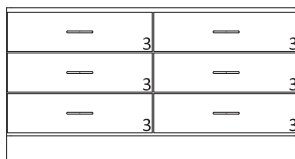

Cat. No.	Group A	Group B
3388	24"	24"
3390	27"	27"
3392	30"	30"
3394	35 1/4"	36"
3396	41 1/4"	42"
3398	47 1/4"	48"

Cat. No.	Group A	Group B
3400	24"	24"
3402	27"	27"
3404	30"	30"
3406	35 1/4"	36"
3408	41 1/4"	42"
3410	47 1/4"	48"

Cat. No.	Group A	Group B
3412	24"	24"
3414	27"	27"
3416	30"	30"
3418	35 1/4"	36"
3420	41 1/4"	42"
3422	47 1/4"	48"