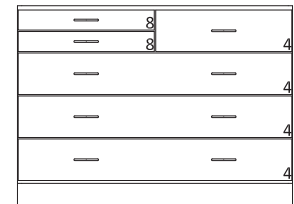

Cat. No.	Group A	Group B
2075	24"	24"
2077	27"	27"
2079	30"	30"
2081	35 1/4"	36"
2083	41 1/4"	42"
2085	47 1/4"	48"