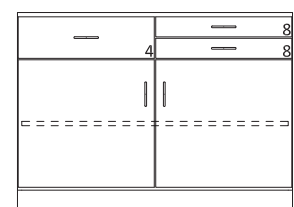

Cat. No.	Group A	Group B
1604	24"	24"
1606	27"	27"
1608	30"	30"
1610	35 1/4"	36"
1612	41 1/4"	42"
1614	47 1/4"	48"