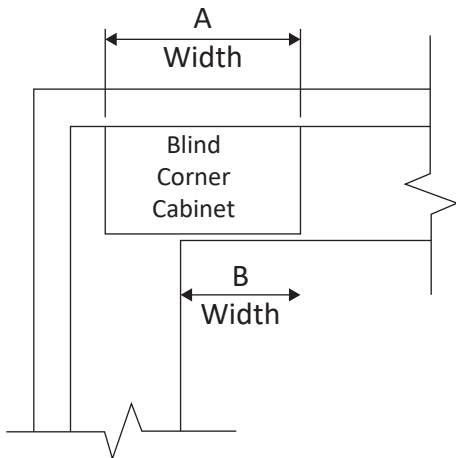

Corner Cabinet

One adjustable shelf

Cat. No.	Width	Depth
3794	34 1/4"	22 1/2"

Two revolving metal shelves

Cat. No.	Width	Depth
3796	34 1/4"	22 1/2"

32 1/2" High Wood Base Cabinets

- 32 1/2" High base cabinets are 22 1/2" Deep.
- Lengths are as shown.
- All door cabinets have 1 adjustable shelf
- Drawer height is denoted by "Drawer Mark" on cabinet. See table on pages 10-13 for reference. If the drawer height is a custom size, the dimension will be listed on the drawer.