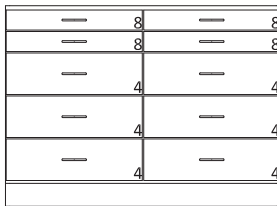

Cat. No.	Group A	Group B
2114	24"	24"
2116	27"	27"
2118	30"	30"
2120	35 1/4"	36"
2122	41 1/4"	42"
2124	47 1/4"	48"