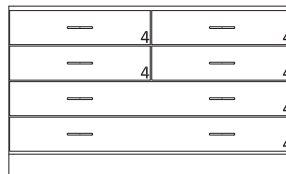

Cat. No.	Group A	Group B
2836	24"	24"
2838	27"	27"
2840	30"	30"
2842	35 1/4"	36"
2844	41 1/4"	42"
2846	47 1/4"	48"