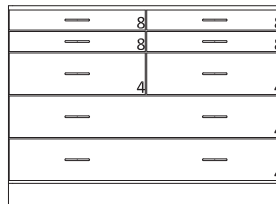

Cat. No.	Group A	Group B
2162	24"	24"
2164	27"	27"
2166	30"	30"
2168	35 1/4"	36"
2170	41 1/4"	42"
2172	47 1/4"	48"