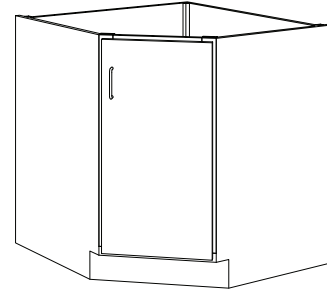

Cat. No.	Group A	Group B
2412	58 1/4"	58"

Cat. No.	Group A	Group B
2413	58 1/4"	58"

35" High Wood Base Cabinets

- 35" High base cabinets are 22 1/2" Deep.
- Lengths are as shown.
- All door cabinets have 1 adjustable shelf
- Drawer height is denoted by "Drawer Mark" on cabinet. See table on pages 10-13 for reference. If the drawer height is a custom size, the dimension will be listed on the drawer.