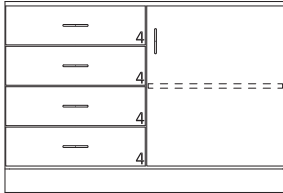

Combination Cabinets

Cat. No.	Group A	Group B
3699A	24"	24"
3699B	27"	27"
3699C	30"	30"
3699G	33"	33"
3699D	35 1/4"	36"
3699J	39"	39"
3699E	41 1/4"	42"
3699K	45"	45"
3699F	47 1/4"	48"