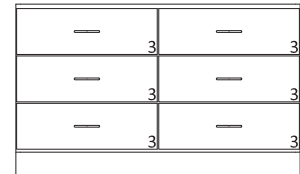

Cat. No.	Group A	Group B
2812	24"	24"
2814	27"	27"
2816	30"	30"
2818	35 1/4"	36"
2820	41 1/4"	42"
2822	47 1/4"	48"