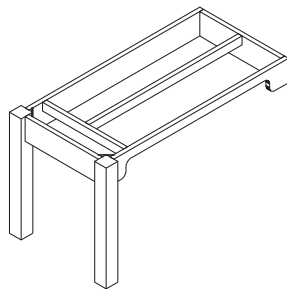

Wood ADA Compliant Furniture

Kneespace Components

Kneespace components for ADA accessibility are designed for use in casework assemblies, or with legs to the left or right. Leg height of 32 1/2" must be specified. The 4 7/8" H x 3/4" solid lumber front rails are machined to allow appropriate clearance for use in ADA accessible areas. The ADA guidelines state that kneespace components allow a minimum of 30" of machined clearance area; therefore, components are available in 35 1/4", 41 1/4" or 47 1/4" widths.