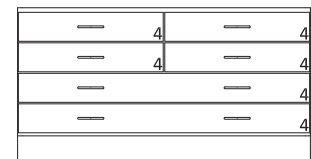

Cat. No.	Group A	Group B
3388	24"	24"
3390	27"	27"
3392	30"	30"
3394	35 1/4"	36"
3396	41 1/4"	42"
3398	47 1/4"	48"

Cat. No.	Group A	Group B
3400	24"	24"
3402	27"	27"
3404	30"	30"
3406	35 1/4"	36"
3408	41 1/4"	42"
3410	47 1/4"	48"

Cat. No.	Group A	Group B
3412	24"	24"
3414	27"	27"
3416	30"	30"
3418	35 1/4"	36"
3420	41 1/4"	42"
3422	47 1/4"	48"