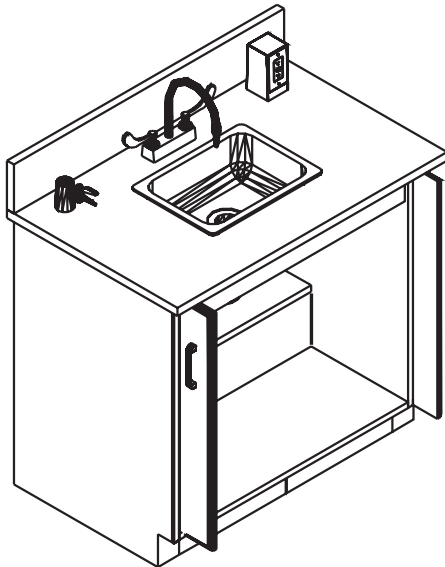

Wood ADA Compliant Furniture

ADA Accessible, Casework Lab Station

Equipment:

- (1) epoxy resin sink, 15" x 11" x 5 1/2" (O.D.)
- (1) hot and cold water gooseneck faucet with 4" wrist handles and aerator
- (1) single gas cock
- (1) duplex AC pedestal receptacle, GFCI type 20 amp
- (1) 1 1/2" epoxy resin sink outlet
- (1) #9632 "P" trap assembly
- 1" thick work surface with 1/4" thick, flush sink cover - to be specified

Sink cabinet is rigidly constructed with a full horizontal top frame, top vertical rails at front and rear, and a vertical rear panel at bottom for additional rigidity. Double-walled end panels provide space for retraction of pocket doors. Door pulls are AL -2 style, a 3/8" round aluminum wire type, 4 3/8" long for ample finger hold. Doors do not extend more than 1" past front edge of counter top when in full retracted position. Toe rails fold back, and cupboard bottom hinges up and locks in place to cover sink, trap and piping. In up, locked position, this provides approved clearance space for wheelchair access. Interior side panels are removable for access to door hardware. All interior panels are oak plywood finished to match exterior casework. Doors can not have locks.

Catalog Number: 8774

Dimensions of Components	Width	Height	Depth
Overall	36 3/4"	32 1/2"	24"

Catalog Number: 8778

Same as 8774 except 41 1/4" wide