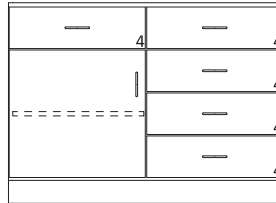

Cat. No.	Group A	Group B
1804	24"	24"
1806	27"	27"
1808	30"	30"
1809	33"	33"
1810	35 1/4"	36"
1811	39"	39"
1812	41 1/4"	42"
1813	45"	45"
1814	47 1/4"	48"