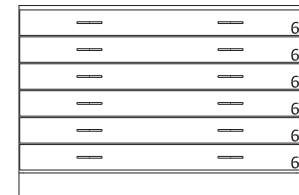

Cat. No.	Group A	Group B
3724A	24"	24"
3724B	27"	27"
3724C	30"	30"
3724D	35 1/4"	36"
3724E	41 1/4"	42"
3724F	47 1/4"	48"