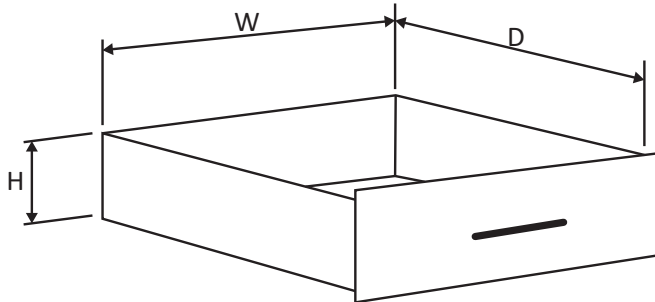

Drawer and Cabinet Door Size Code (Group B)

Drawer Width

Unless specified drawers are 17" deep, ID.

Drawer Width (ID)				
Base Cabinet Width	Number of Drawers Across			
	1	2	3	4
12"	8 1/2"	-	-	-
15"	11 1/2"	-	-	-
18"	14 1/2"	-	-	-
21"	17 1/2"	-	-	-
24"	20 1/2"	8 1/2"	-	-
27"	23 1/2"	10"	-	-
30"	26 1/2"	11 1/2"	-	-
33"	29 1/2"	13"	-	-
36"	32 1/2"	14 1/2"	8 9/16"	-
39"	35 1/2"	16"	9 9/16"	-
42"	38 1/2"	17 9/16"	10 9/16"	-
45"	41 1/2"	19"	11 9/16"	-
48"	44 1/2"	20 1/2"	12 9/16"	8 9/16"
58 1/4"	-	-	16"	-
70 1/4"	-	-	20"	-