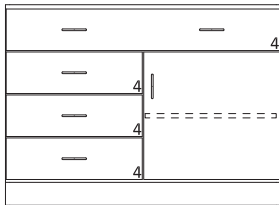

Cat. No.	Group A	Group B
1720	24"	24"
1722	27"	27"
1724	30"	30"
1724G	33"	33"
1726	35 1/4"	36"
1726J	39"	39"
1728	41 1/4"	42"
1728K	45"	45"
1730	47 1/4"	48"