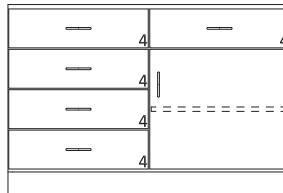

Cat. No.	Group A	Group B
3711A	24"	24"
3711B	27"	27"
3711C	30"	30"
3711G	33"	33"
3711D	35 1/4"	36"
3711J	39"	39"
3711E	41 1/4"	42"
3711K	45"	45"
3711F	47 1/4"	48"