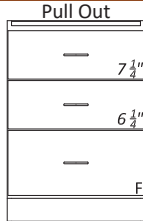

Combination Cabinets

Cat. No.	Group A	Group B
1478	18"	18"
1480	21"	21"
1482	24"	24"