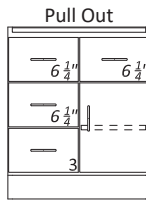

Cat. No.	Group A	Group B
2600	24"	24"