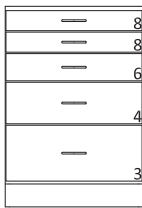

Cat. No.	Group A	Group B
1468	12 3/8"	12"
1470	15 5/16"	15"
1472	18"	18"
1474	21"	21"
1476	24"	24"