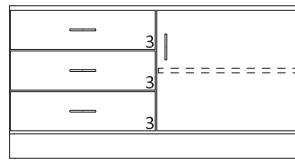

Cat. No.	Group A	Group B
3304	24"	24"
3306	27"	27"
3308	30"	30"
3310	35 1/4"	36"
3312	41 1/4"	42"
3314	47 1/4"	48"

Cat. No.	Group A	Group B
3316	24"	24"
3318	27"	27"
3320	30"	30"
3322	35 1/4"	36"
3324	41 1/4"	42"
3326	47 1/4"	48"

Cat. No.	Group A	Group B
3328	24"	24"
3330	27"	27"
3332	30"	30"
3334	35 1/4"	36"
3336	41 1/4"	42"
3338	47 1/4"	48"