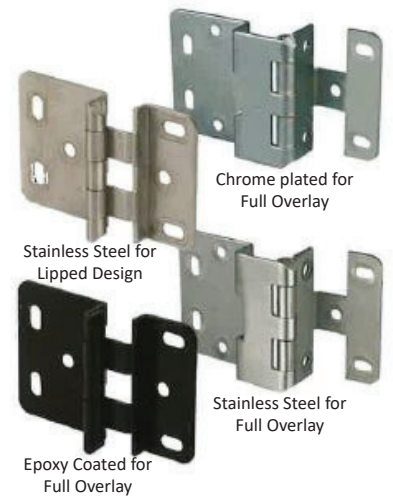

Hinges

CampbellRhea's standard hinges are heavy-duty, laboratory grade and hospital tipped for consistency, strength and durability. They are certified to the rigors of SEFA-8 performance standards.

All CampbellRhea hinges are equipped with slotted holes for final adjustments in the field; and, installed with Euro screws for the best holding power over a simple wood screw.

CampbellRhea hinges, matched to lipped or squared edge styles, are available in a variety of standard finishes.