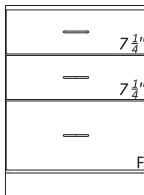

Cat. No.	Group A	Group B
3644	18"	18"
3645	21"	21"
3646	24"	24"