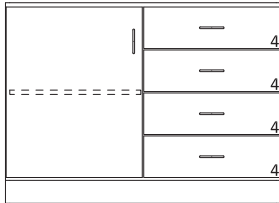

Combination Cabinets

Cat. No.	Group A	Group B
1704	24"	24"
1706	27"	27"
1708	30"	30"
1708G	33"	33"
1710	35 1/4"	36"
1710J	39"	39"
1712	41 1/4"	42"
1712K	45"	45"
1714	47 1/4"	48"