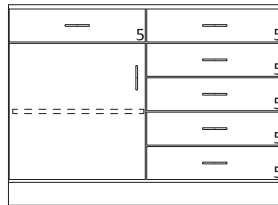

Cat. No.	Group A	Group B
1731	24"	24"
1733	27"	27"
1735	30"	30"
1737	35 1/4"	36"
1739	41 1/4"	42"
1741	47 1/4"	48"