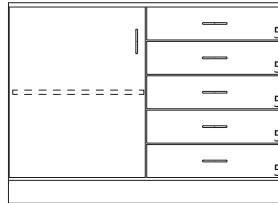

Cat. No.	Group A	Group B
1705	24"	24"
1707	27"	27"
1709	30"	30"
1711	35 1/4"	36"
1713	41 1/4"	42"
1715	47 1/4"	48"