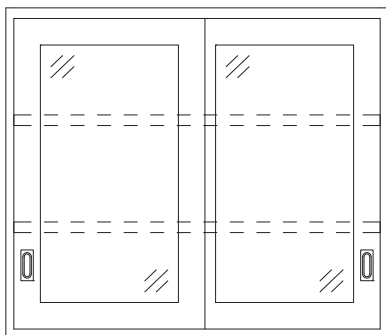

31 1/4" High Wall Cabinet - Framed Glass Sliding Door Cabinet

Cat. No.			Length	
12" Deep	13" Deep	16" Deep	Group A	Group B
4952	4953	4964	24"	24"
4954	4955	4966	27"	27"
4956	4957	4968	30"	30"
4958	4959	4970	35 1/4"	36"
4960	4961	4972	41 1/4"	42"
4962	4963	4974	47 1/4"	48"