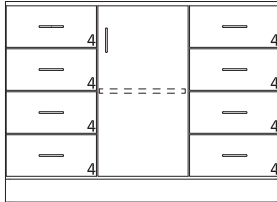

Combination Cabinets

Cat. No.	Group A	Group B
1894	35 1/4"	36"
1896	41 1/4"	42"
1898	47 1/4"	48"