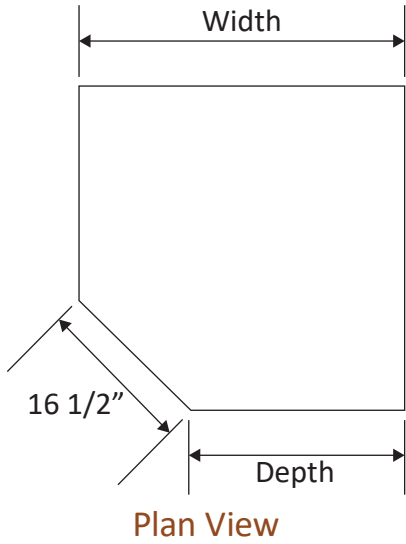

Cat. No.	Group A	Group B
3760	50 5/8"	50"

Cat. No.	Length
3762	58 1/4"

Cat. No.	Length
3763	58 1/4"

Cat. No.	Length
3764	58 1/4"

32 1/2" High Wood Base Cabinets

- 32 1/2" High base cabinets are 22 1/2" Deep.
- Lengths are as shown.
- All door cabinets have 1 adjustable shelf
- Drawer height is denoted by "Drawer Mark" on cabinet. See table on pages 10-13 for reference. If the drawer height is a custom size, the dimension will be listed on the drawer.