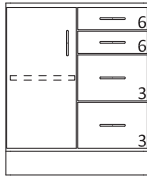

Cat. No.	Group A	Group B
2598	24"	24"