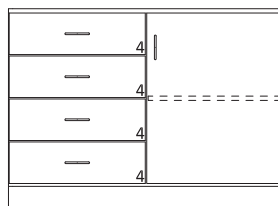

Cat. No.	Group A	Group B
1692	24"	24"
1694	27"	27"
1696	30"	30"
1696G	33"	33"
1698	35 1/4"	36"
1698J	39"	39"
1700	41 1/4"	42"
1700K	45"	45"
1702	47 1/4"	48"