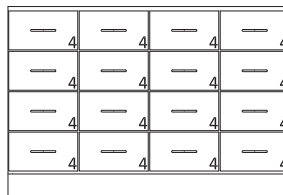

Cat. No.	Group A	Group B
3737F	47 1/4"	48"