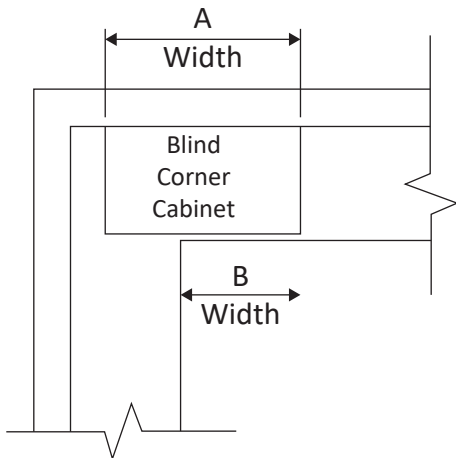

29" High Wood Base Cabinets

- 29" High base cabinets are 22 1/2" Deep.
- Lengths are as shown.
- All door cabinets have 1 adjustable shelf
- Drawer height is denoted by "Drawer Mark" on cabinet. See table on pages 10-13 for reference. If the drawer height is a custom size, the dimension will be listed on the drawer.

(Group A) A Width	(Group B) A Width	B Width
35 1/4"	36"	18 1/2"
41 1/4"	42"	21 1/2"
47 1/4"	48"	24 1/2"

Blind Corner Cabinets

Cat. No.	Group A	Group B
with Finished Panels Enclosing the open shelf area		
3806P	35 1/4"	36"
3808P	41 1/4"	42"
3810P	47 1/4"	48"

Cat. No.	Group A	Group B
with Finished Panels Enclosing the open shelf area		
3824P	35 1/4"	36"
3826P	41 1/4"	42"
3828P	47 1/4"	48"