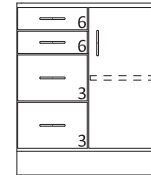

Cat. No.	Group A	Group B
2596	24"	24"