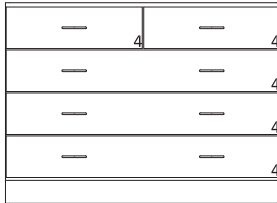

Drawer Cabinets

Cat. No.	Group A	Group B
2086	24"	24"
2088	27"	27"
2090	30"	30"
2092	35 1/4"	36"
2094	41 1/4"	42"
2096	47 1/4"	48"