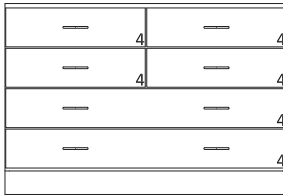

Cat. No.	Group A	Group B
3730A	24"	24"
3730B	27"	27"
3730C	30"	30"
3730D	35 1/4"	36"
3730E	41 1/4"	42"
3730F	47 1/4"	48"