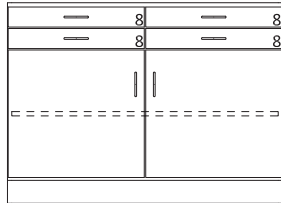

Combination Cabinets

Cat. No.	Group A	Group B
1616	24"	24"
1618	27"	27"
1620	30"	30"
1622	35 1/4"	36"
1624	41 1/4"	42"
1626	47 1/4"	48"