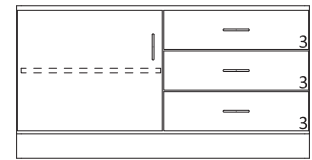

Cat. No.	Group A	Group B
3304	24"	24"
3306	27"	27"
3308	30"	30"
3310	35 1/4"	36"
3312	41 1/4"	42"
3314	47 1/4"	48"

Cat. No.	Group A	Group B
3316	24"	24"
3318	27"	27"
3320	30"	30"
3322	35 1/4"	36"
3324	41 1/4"	42"
3326	47 1/4"	48"

Cat. No.	Group A	Group B
3328	24"	24"
3330	27"	27"
3332	30"	30"
3334	35 1/4"	36"
3336	41 1/4"	42"
3338	47 1/4"	48"