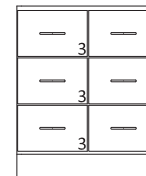

Cat. No.	Group A	Group B
2610	24"	24"