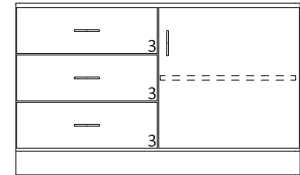

Combination Cabinets

Cat. No.	Group A	Group B
2680	24"	24"
2682	27"	27"
2684	30"	30"
2685	33"	33"
2686	35 1/4"	36"
2687	39"	39"
2688	41 1/4"	42"
2689	45"	45"
2690	47 1/4"	48"

Cat. No.	Group A	Group B
2692	24"	24"
2694	27"	27"
2696	30"	30"
2697	33"	33"
2698	35 1/4"	36"
2699	39"	39"
2700	41 1/4"	42"
2701	45"	45"
2702	47 1/4"	48"

Cat. No.	Group A	Group B
2704	24"	24"
2706	27"	27"
2708	30"	30"
2709	33"	33"
2710	35 1/4"	36"
2711	39"	39"
2712	41 1/4"	42"
2713	45"	45"
2714	47 1/4"	48"