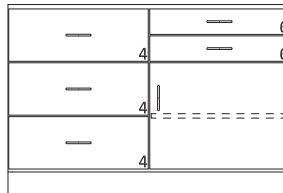

Cat. No.	Group A	Group B
3704A	24"	24"
3704B	27"	27"
3704C	30"	30"
3704D	35 1/4"	36"
3704E	41 1/4"	42"
3704F	47 1/4"	48"