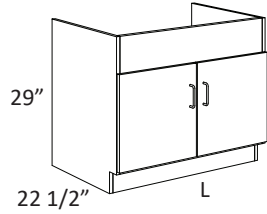

29" High Wood Base Cabinets

- 29" High base cabinets are 22 1/2" Deep.
- Lengths are as shown.
- All door cabinets have 1 adjustable shelf
- Drawer height is denoted by "Drawer Mark" on cabinet. See table on pages 10-13 for reference. If the drawer height is a custom size, the dimension will be listed on the drawer.