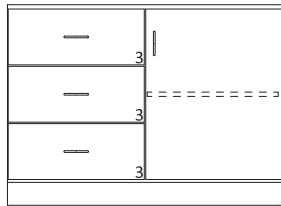

Cat. No.	Group A	Group B
1668	24"	24"
1670	27"	27"
1672	30"	30"
1672G	33"	33"
1674	35 1/4"	36"
1674J	39"	39"
1676	41 1/4"	42"
1676K	45"	45"
1678	47 1/4"	48"