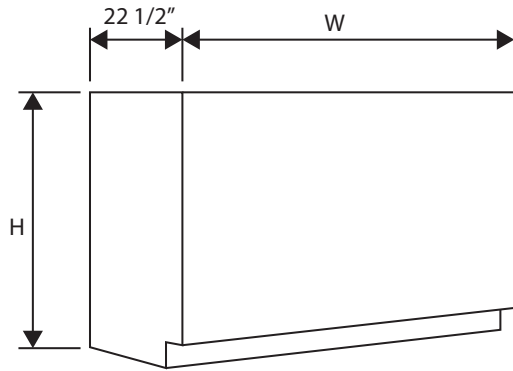

Drawer and Cabinet Door Size Code (Group A)

Group A is our classic dimensioned cabinets. Unless otherwise specified, all cupboards are 21" deep, inside dimension. All shelves are full width, full depth, adjustable on double row drilling for maximum shelf adjustment flexibility, unless otherwise noted. Locks are not included in all units. Locks can be furnished on most units if specified. Security panels for locked drawer compartments are not included; however, they can be furnished if specified.

Cupboard Height and Width