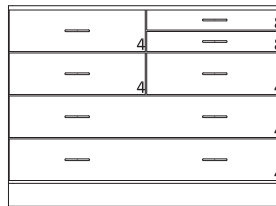

Cat. No.	Group A	Group B
2126	24"	24"
2128	27"	27"
2130	30"	30"
2132	35 1/4"	36"
2134	41 1/4"	42"
2136	47 1/4"	48"