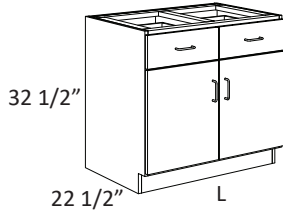

32 1/2" High Wood Base Cabinets

- 32 1/2" High base cabinets are 22 1/2" Deep.
- Lengths are as shown.
- All door cabinets have 1 adjustable shelf
- Drawer height is denoted by "Drawer Mark" on cabinet. See table on pages 10-13 for reference. If the drawer height is a custom size, the dimension will be listed on the drawer.