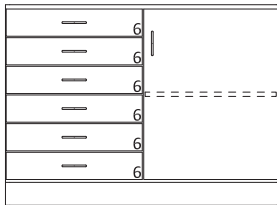

Cat. No.	Group A	Group B
1769	24"	24"
1771	27"	27"
1773	30"	30"
1775	35 1/4"	36"
1777	41 1/4"	42"
1779	47 1/4"	48"