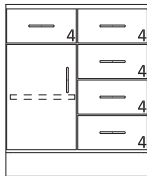

Cat. No.	Group A	Group B
2604	24"	24"