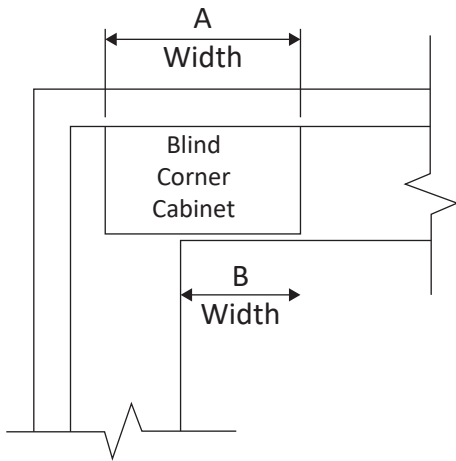

35" High Wood Base Cabinets