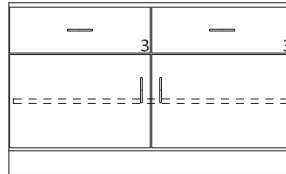

Combination Cabinets

Cat. No.	Group A	Group B
2680	24"	24"
2682	27"	27"
2684	30"	30"
2685	33"	33"
2686	35 1/4"	36"
2687	39"	39"
2688	41 1/4"	42"
2689	45"	45"
2690	47 1/4"	48"

Cat. No.	Group A	Group B
2692	24"	24"
2694	27"	27"
2696	30"	30"
2697	33"	33"
2698	35 1/4"	36"
2699	39"	39"
2700	41 1/4"	42"
2701	45"	45"
2702	47 1/4"	48"

Cat. No.	Group A	Group B
2704	24"	24"
2706	27"	27"
2708	30"	30"
2709	33"	33"
2710	35 1/4"	36"
2711	39"	39"
2712	41 1/4"	42"
2713	45"	45"
2714	47 1/4"	48"