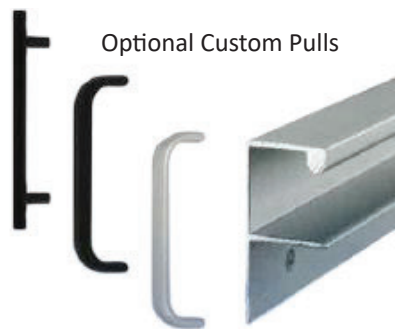

Pulls

CampbellRhea's tailored pulls are laboratory grade and feature distinctive, clean lines designed to compliment our casework styles. CampbellRhea standard pulls are ADA compatible and include a variety of standard options for each style.

Illustrated here are our selection of standard aluminum and epoxy powder-coated rods, flat bars, bow pulls; stained-to-match wood visor pull and a black plastic waterfall pull.

We also meet unique designer selections at a reasonable up-charge. Shown below are several custom pulls used on a variety of casework projects completed for our clients: a sleek aluminum "F" pull; "T" bar pulls in chrome or black powder coat; and, the matte finished black or brushed aluminum flat rod.