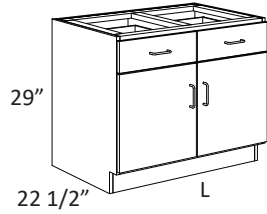

29" High Wood Base Cabinets