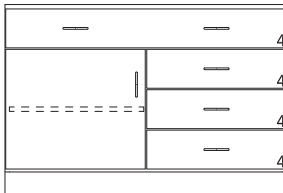

Cat. No.	Group A	Group B
3703A	24"	24"
3703B	27"	27"
3703C	30"	30"
3703G	33"	33"
3703D	35 1/4"	36"
3703J	39"	39"
3703E	41 1/4"	42"
3703K	45"	45"
3703F	47 1/4"	48"