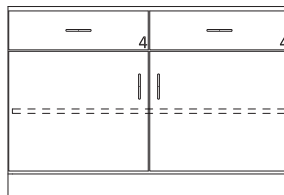

Cat. No.	Group A	Group B
3687A	24"	24"
3687B	27"	27"
3687C	30"	30"
3687G	33"	33"
3687D	35 1/4"	36"
3687J	39"	39"
3687E	41 1/4"	42"
3687K	45"	45"
3687F	47 1/4"	48"