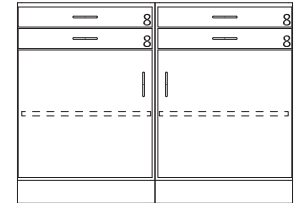

Cat. No.	Group A	Group B
1656	24"	24"
1658	27"	27"
1660	30"	30"
1662	35 1/4"	36"
1664	41 1/4"	42"
1666	47 1/4"	48"