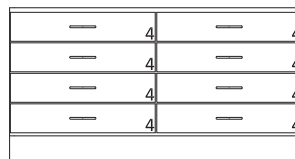

Cat. No.	Group A	Group B
3388	24"	24"
3390	27"	27"
3392	30"	30"
3394	35 1/4"	36"
3396	41 1/4"	42"
3398	47 1/4"	48"

Cat. No.	Group A	Group B
3400	24"	24"
3402	27"	27"
3404	30"	30"
3406	35 1/4"	36"
3408	41 1/4"	42"
3410	47 1/4"	48"

Cat. No.	Group A	Group B
3412	24"	24"
3414	27"	27"
3416	30"	30"
3418	35 1/4"	36"
3420	41 1/4"	42"
3422	47 1/4"	48"