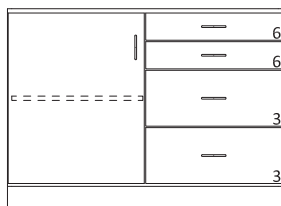

Cat. No.	Group A	Group B
1681	24"	24"
1683	27"	27"
1685	30"	30"
1687	35 1/4"	36"
1689	41 1/4"	42"
1691	47 1/4"	48"