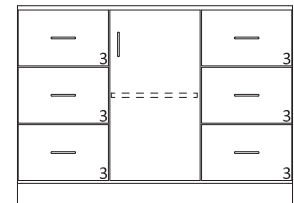

Cat. No.	Group A	Group B
1888	35 1/4"	36"
1890	41 1/4"	42"
1892	47 1/4"	48"