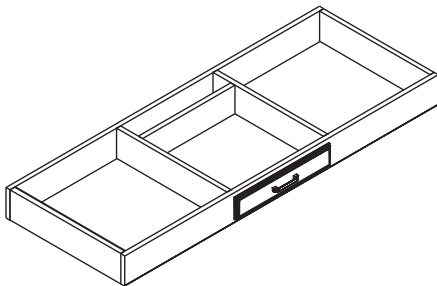

Frame with Drawers