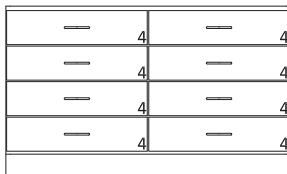

Cat. No.	Group A	Group B
2824	24"	24"
2826	27"	27"
2828	30"	30"
2830	35 1/4"	36"
2832	41 1/4"	42"
2834	47 1/4"	48"