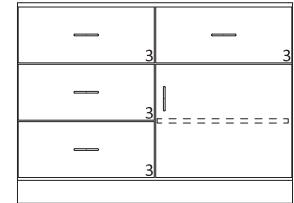

Cat. No.	Group A	Group B
1768	24"	24"
1770	27"	27"
1772	30"	30"
1772G	33"	33"
1774	35 1/4"	36"
1774J	39"	39"
1776	41 1/4"	42"
1776K	45"	45"
1778	47 1/4"	48"