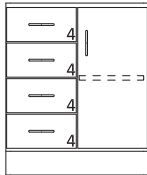

Combination Cabinets

Cat. No.	Group A	Group B
2592	24"	24"