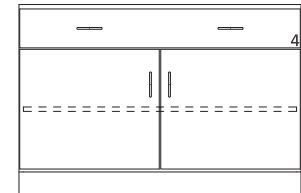

Cat. No.	Group A	Group B
3685A	24"	24"
3685B	27"	27"
3685C	30"	30"
3685G	33"	33"
3685D	35 1/4"	36"
3685J	39"	39"
3685E	41 1/4"	42"
3685K	45"	45"
3685F	47 1/4"	48"