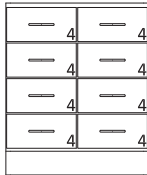

Drawer Cabinets

Cat. No.	Group A	Group B
2620	24"	24"