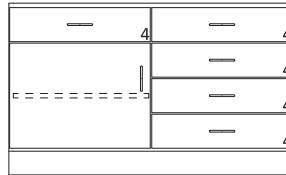

Combination Cabinets

Cat. No.	Group A	Group B
2740	24"	24"
2742	27"	27"
2744	30"	30"
2744G	33"	33"
2746	35 1/4"	36"
2746J	39"	39"
2748	41 1/4"	42"
2748K	45"	45"
2750	47 1/4"	48"

Cat. No.	Group A	Group B
2741	24"	24"
2743	27"	27"
2745	30"	30"
2745G	33"	33"
2747	35 1/4"	36"
2747J	39"	39"
2749	41 1/4"	42"
2749K	45"	45"
2751	47 1/4"	48"

Cat. No.	Group A	Group B
2752	35 1/4"	36"
2754	41 1/4"	42"
2756	47 1/4"	48"