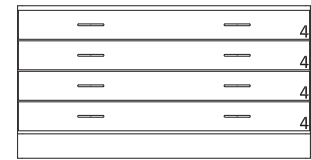

Cat. No.	Group A	Group B
3364	24"	24"
3366	27"	27"
3368	30"	30"
3370	35 1/4"	36"
3372	41 1/4"	42"
3374	47 1/4"	48"

Cat. No.	Group A	Group B
3365	24"	24"
3367	27"	27"
3369	30"	30"
3371	35 1/4"	36"
3373	41 1/4"	42"
3375	47 1/4"	48"

Cat. No.	Group A	Group B
3376	24"	24"
3378	27"	27"
3380	30"	30"
3382	35 1/4"	36"
3384	41 1/4"	42"
3386	47 1/4"	48"