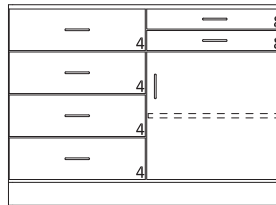

Cat. No.	Group A	Group B
1840	24"	24"
1842	27"	27"
1844	30"	30"
1846	35 1/4"	36"
1848	41 1/4"	42"
1850	47 1/4"	48"