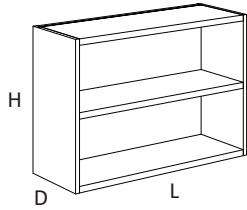

Wood Wall Cabinets