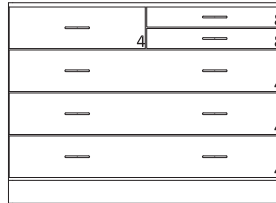

Cat. No.	Group A	Group B
2087	24"	24"
2089	27"	27"
2091	30"	30"
2093	35 1/4"	36"
2095	41 1/4"	42"
2097	47 1/4"	48"