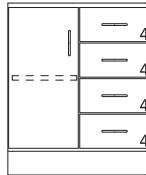

Cat. No.	Group A	Group B
2594	24"	24"