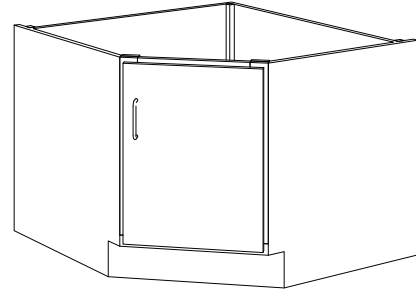

- 25" High base cabinets are 22 1/2" Deep.
- Lengths are as shown.
- All door cabinets have 1 adjustable shelf
- Drawer height is denoted by "Drawer Mark" on cabinet. See table on pages 10-13 for reference. If the drawer height is a custom size, the dimension will be listed on the drawer.