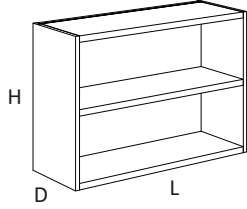

Wood Wall Cabinets