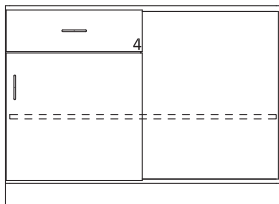

Cat. No.	Group A	Group B
with Finished Panels Enclosing the open shelf area		
3854P	35 1/4"	36"
3856P	41 1/4"	42"
3858P	47 1/4"	48"