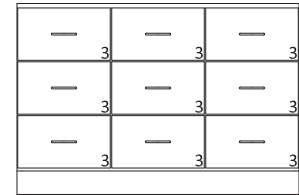

Cat. No.	Group A	Group B
3735D	35 1/4"	36"
3735E	41 1/4"	42"
3735F	47 1/4"	48"