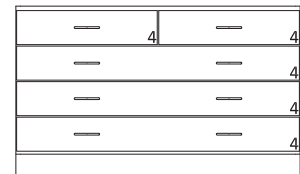

Cat. No.	Group A	Group B
2848	24"	24"
2850	27"	27"
2852	30"	30"
2854	35 1/4"	36"
2856	41 1/4"	42"
2858	47 1/4"	48"