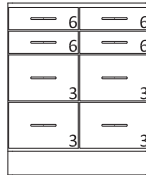

Cat. No.	Group A	Group B
2626	24"	24"