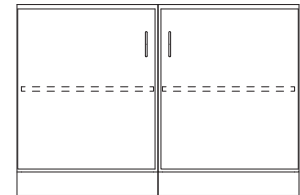

Door Cabinets

Cat. No.	Group A	Group B
3603	12 3/8"	12"
3604	15 5/16"	15"
3605	18"	18"
3606	21"	21"
3607	24"	24"

Cat. No.	Group A	Group B
3681A	24"	24"
3681B	27"	27"
3681C	30"	30"
3681G	33"	33"
3681D	35 1/4"	36"
3681J	39"	39"
3681E	41 1/4"	42"
3681K	45"	45"
3681F	47 1/4"	48"

Cat. No.	Group A	Group B
3682A	24"	24"
3682B	27"	27"
3682C	30"	30"
3682D	35 1/4"	36"
3682E	41 1/4"	42"
3682F	47 1/4"	48"