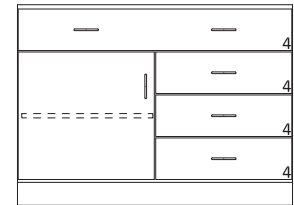

Cat. No.	Group A	Group B
1732	24"	24"
1734	27"	27"
1736	30"	30"
1736G	33"	33"
1738	35 1/4"	36"
1738J	39"	39"
1740	41 1/4"	42"
1740K	45"	45"
1742	47 1/4"	48"