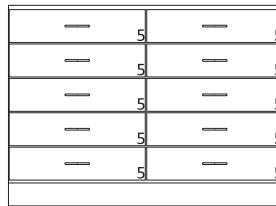

Cat. No.	Group A	Group B
2038	24"	24"
2040	27"	27"
2042	30"	30"
2044	35 1/4"	36"
2046	41 1/4"	42"
2048	47 1/4"	48"