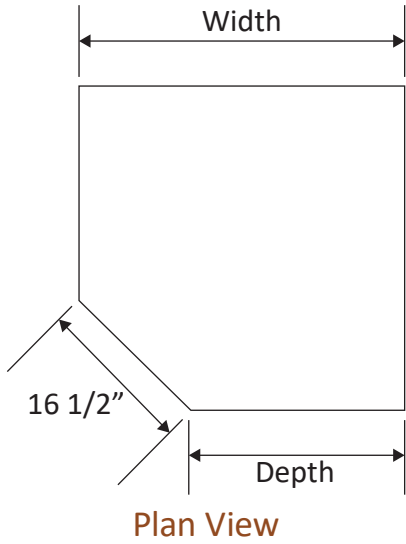

29" High Wood Base Cabinets