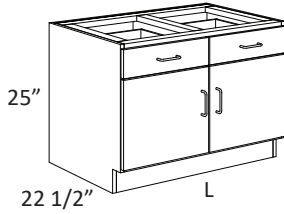

Cat. No.	Group A	Group B
with Finished Panels Enclosing the open shelf area		
3860P	35 1/4"	36"
3862P	41 1/4"	42"
3864P	47 1/4"	48"

25" High Wood Base Cabinets

- 25" High base cabinets are 22 1/2" Deep.
- Lengths are as shown.
- All door cabinets have 1 adjustable shelf
- Drawer height is denoted by "Drawer Mark" on cabinet. See table on pages 10-13 for reference. If the drawer height is a custom size, the dimension will be listed on the drawer.