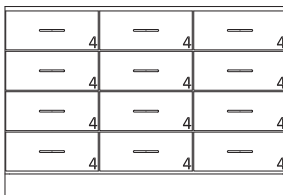

Cat. No.	Group A	Group B
3736D	35 1/4"	36"
3736E	41 1/4"	42"
3736F	47 1/4"	48"