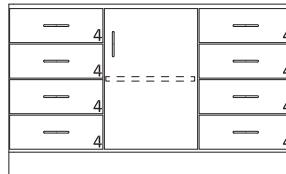

Cat. No.	Group A	Group B
2753	24"	24"
2755	27"	27"
2757	30"	30"
2759	35 1/4"	36"
2761	41 1/4"	42"
2763	47 1/4"	48"

Cat. No.	Group A	Group B
2758	35 1/4"	36"
2760	41 1/4"	42"
2762	47 1/4"	48"