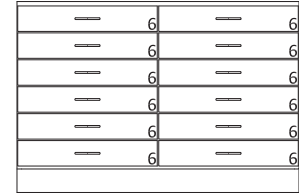

Cat. No.	Group A	Group B
3729A	24"	24"
3729B	27"	27"
3729C	30"	30"
3729D	35 1/4"	36"
3729E	41 1/4"	42"
3729F	47 1/4"	48"