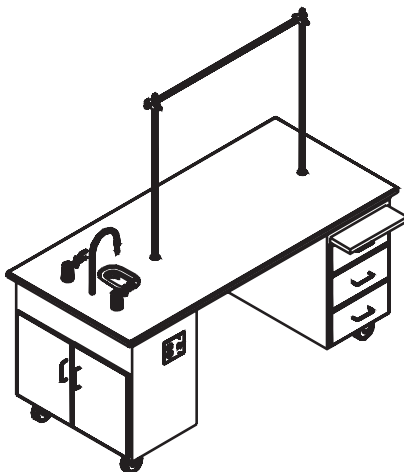

Equipment:

- (1) cold water fixture with electric pump and (2) 3-way switches
- (1) each, 2 1/2 gallon polyethylene carboy for supply and waste
- (1) epoxy resin cup sink, 3" x 6" diameter
- (1) gas cock and (1) air cock with 10' supply hose
- (4) 5" diameter casters: (2) rigid, (2) swivel with locks
- (1) aluminum crossbar assembly with (2) rod sockets
- (1) 25' electric supply cord, 16-3SJ with plug (NEMA S-15P), one automatic rewind reel
- 1" thick work surface - specify material

Carboys, electric pump and cord with its rewind wheel are housed in the two door cupboard on one end of unit. The other end unit has two drawers with a pullout board on one side, and three drawers with a pullout writing board on the opposite side. Unit is equipped with (3) duplex, 15 amp, 120 volt AC receptacles; (1) is GFCI type for complete circuit protection. Support frame for top is 1" x 2 1/2" steel tubing, with black acid resistant finish.

Catalog Number: 6007

Dimensions of Components	Width	Height	Depth
Overall	65 3/4"	32"	30"
Wheelchair Access	32"	30"	30"