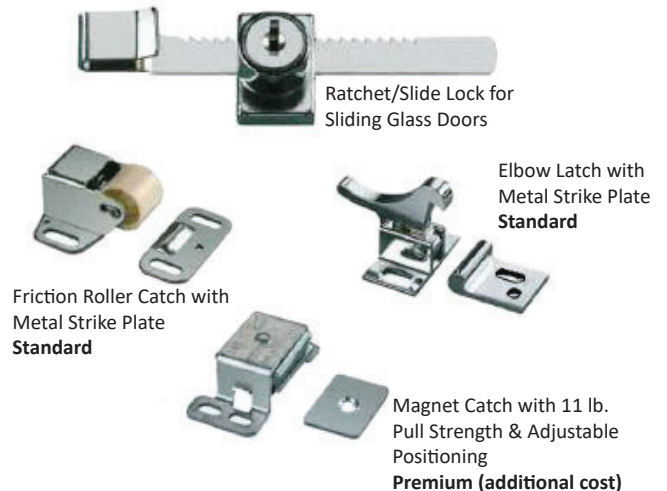

Five Disc tumble mechanism has a removable core system allows lock cores to be held out until the project is completed; removing the control security risk of lost or stolen keys during installation. Once installed, with the use of a control key, the lock core of the assembly can be removed and a new lock core inserted, changing an entire locking system in minutes.

Handles

CampbellRhea provides a SEFA-8 performance certified, ADA compatible "pull only" latching handle, and a latching or locking/turn handle in black or chrome for our tall case standard 3-point closure systems.

Latches

Specialty locks, latches and catches are used in a variety of applications to secure closure of solid doors; as well as solid sliding, and glass sliding doors.

Drawer and Cabinet Door Size Code (Group A)