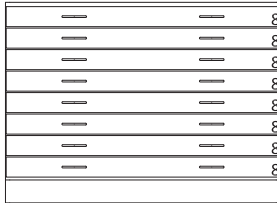

Drawer Cabinets

Cat. No.	Group A	Group B
1990	24"	24"
1992	27"	27"
1994	30"	30"
1996	35 1/4"	36"
1998	41 1/4"	42"
2000	47 1/4"	48"