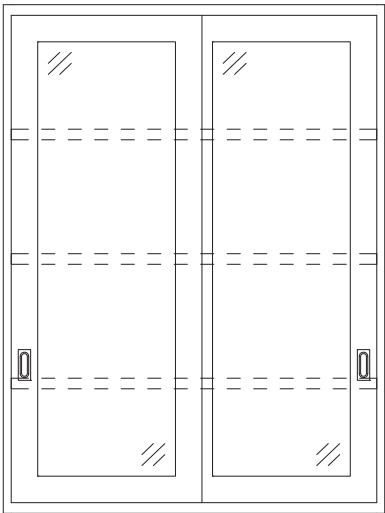

48" High Wall Cabinet - Framed Glass Sliding Door Cabinet

Cat. No.		Length	
12" Deep	16" Deep	Group A	Group B
5232	5242	30"	30"
5234	5244	35 1/4"	36"
5236	5246	41 1/4"	42"
5238	5248	47 1/4"	48"