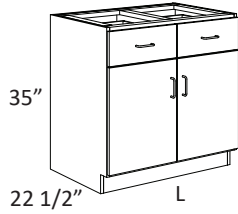

35" High Wood Base Cabinets

- 35" High base cabinets are 22 1/2" Deep.
- Lengths are as shown.
- All door cabinets have 1 adjustable shelf
- Drawer height is denoted by "Drawer Mark" on cabinet. See table on pages 10-13 for reference. If the drawer height is a custom size, the dimension will be listed on the drawer.