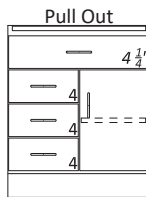

Cat. No.	Group A	Group B
2608	24"	24"