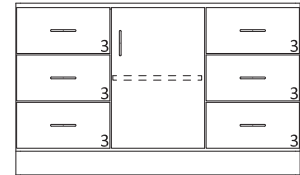

Combination Cabinets

Cat. No.	Group A	Group B
2740	24"	24"
2742	27"	27"
2744	30"	30"
2744G	33"	33"
2746	35 1/4"	36"
2746J	39"	39"
2748	41 1/4"	42"
2748K	45"	45"
2750	47 1/4"	48"

Cat. No.	Group A	Group B
2741	24"	24"
2743	27"	27"
2745	30"	30"
2745G	33"	33"
2747	35 1/4"	36"
2747J	39"	39"
2749	41 1/4"	42"
2749K	45"	45"
2751	47 1/4"	48"

Cat. No.	Group A	Group B
2752	35 1/4"	36"
2754	41 1/4"	42"
2756	47 1/4"	48"