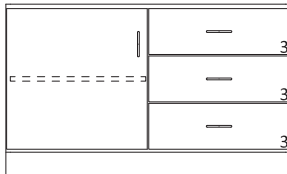

Cat. No.	Group A	Group B
2716	24"	24"
2718	27"	27"
2720	30"	30"
2721	33"	33"
2722	35 1/4"	36"
2723	39"	39"
2724	41 1/4"	42"
2725	45"	45"
2726	47 1/4"	48"

Cat. No.	Group A	Group B
2728	24"	24"
2730	27"	27"
2732	30"	30"
2732G	33"	33"
2734	35 1/4"	36"
2734J	39"	39"
2736	41 1/4"	42"
2736K	45"	45"
2738	47 1/4"	48"

Cat. No.	Group A	Group B
2729	24"	24"
2731	27"	27"
2733	30"	30"
2733G	33"	33"
2735	35 1/4"	36"
2735J	39"	39"
2737	41 1/4"	42"
2737K	45"	45"
2739	47 1/4"	48"