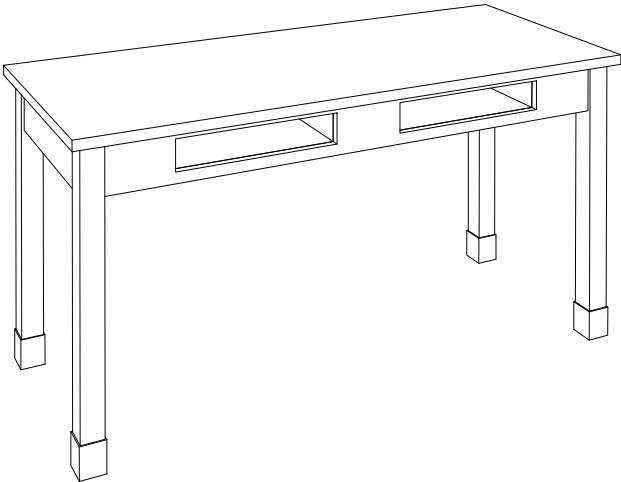

Wood Frame Tables

Wood Frame Tables with Compartments have 4 7/8" tall apron rails. They have 2 1/4" x 2 1/4" legs that includes a black trim boot at the base of each leg. 1" thick work surface of specified material. Telescoping leg comes standard with adjustable glides. Add suffix "AJ" to add adjustable glides to a standard table.

Wood Frame Table with Compartments

30" High	36" High	Telescoping Leg	No. of Compartments	Dimensions
6500C	6500C-36	6500C-A	2	48" W x 21" D
6502C	6502C-36	6502C-A	2	48" W x 24" D
6504C	6504C-36	6504C-A	2	54" W x 21" D
6506C	6506C-36	6506C-A	2	54" W x 24" D
6508C	6508C-36	6508C-A	2	60" W x 21" D
6510C	6510C-36	6510C-A	2	60" W x 24" D
6512C	6512C-36	6512C-A	2	60" W x 30" D
6514C	6514C-36	6514C-A	4	60" W x 36" D
6516C	6516C-36	6516C-A	4	60" W x 42" D
6518C	6518C-36	6518C-A	2	64" W x 24" D
6520C	6520C-36	6520C-A	2	64" W x 30" D
6522C	6522C-36	6522C-A	4	64" W x 36" D
6524C	6524C-36	6524C-A	4	64" W x 42" D
6526C	6526C-36	6526C-A	2	72" W x 24" D
6528C	6528C-36	6528C-A	2	72" W x 30" D
6530C	6530C-36	6530C-A	4	72" W x 36" D
6532C	6532C-36	6532C-A	4	72" W x 42" D
6534C	6534C-36	6534C-A	3	84" W x 24" D
6536C	6536C-36	6536C-A	3	84" W x 30" D
6538C	6538C-36	6538C-A	6	84" W x 36" D
6540C	6540C-36	6540C-A	6	84" W x 42" D
6542C	6542C-36	6542C-A	4	96" W x 24" D
6544C	6544C-36	6544C-A	3	96" W x 24" D
6546C	6546C-36	6546C-A	4	96" W x 30" D
6548C	6548C-36	6548C-A	3	96" W x 30" D
6550C	6550C-36	6550C-A	8	96" W x 36" D
6552C	6552C-36	6552C-A	6	96" W x 36" D
6554C	6554C-36	6554C-A	8	96" W x 42" D
6556C	6556C-36	6556C-A	6	96" W x 42" D