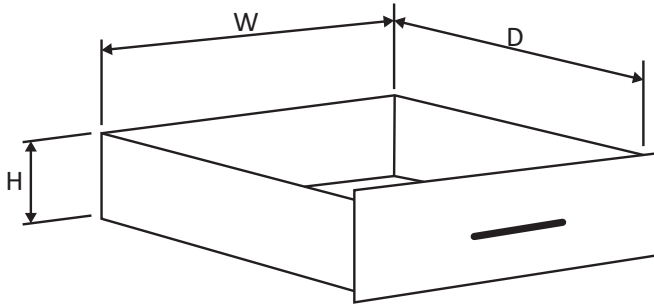

Drawer and Cabinet Door Size Code (Group A)

Drawer Width

Drawer Width (ID)				
Base Cabinet Width	Number of Drawers Across			
	1	2	3	4
12 3/8"	8 7/8"	-	-	-
15 5/16"	11 13/16"	-	-	-
18"	14 1/2"	-	-	-
21"	17 1/2"	-	-	-
24"	20 1/2"	8 7/8"	-	-
27"	23 1/2"	10 3/8"	-	-
30"	26 1/2"	11 7/8"	-	-
33"	29 1/2"	13 3/8"	-	-
35 1/4"	31 3/4"	14 1/2"	8 5/8"	-
39"	35 1/2"	16 3/8"	9 7/8"	-
41 1/4"	37 3/4"	17 1/2"	10 5/8"	-
45"	41 1/2"	19 3/8"	11 7/8"	-
47 1/4"	43 3/4"	20 1/2"	12 5/8"	8 11/16"
58 1/4"	-	-	16 1/4"	-
70 1/4"	-	-	20 1/4"	-