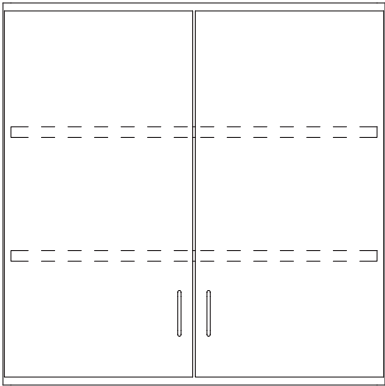

Wood Wall Cabinets

- Wall Cabinets vary in depth and width, see part number tables below.
- If the wall cabinet has a shelf, it is a full depth adjustable shelf.

36" High Wall Cabinet - Solid Door Cabinet