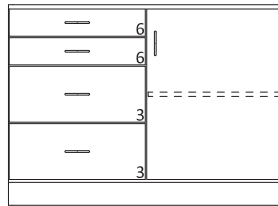

Cat. No.	Group A	Group B
1669	24"	24"
1671	27"	27"
1673	30"	30"
1675	35 1/4"	36"
1677	41 1/4"	42"
1679	47 1/4"	48"