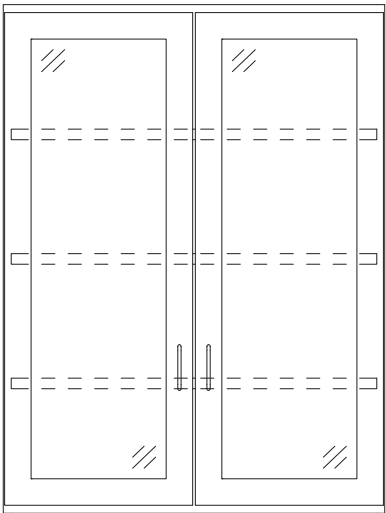

48" High Wall Cabinet - Framed Glass Door Cabinet