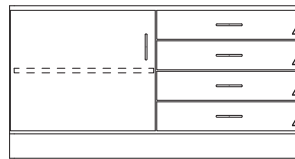

Cat. No.	Group A	Group B
3340	24"	24"
3342	27"	27"
3344	30"	30"
3346	35 1/4"	36"
3348	41 1/4"	42"
3350	47 1/4"	48"

Cat. No.	Group A	Group B
3352	24"	24"
3354	27"	27"
3356	30"	30"
3358	35 1/4"	36"
3360	41 1/4"	42"
3362	47 1/4"	48"