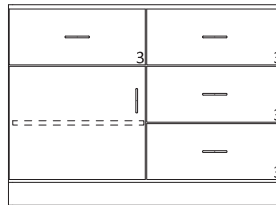

Cat. No.	Group A	Group B
1780	24"	24"
1782	27"	27"
1784	30"	30"
1784G	33"	33"
1786	35 1/4"	36"
1786J	39"	39"
1788	41 1/4"	42"
1788K	45"	45"
1790	47 1/4"	48"