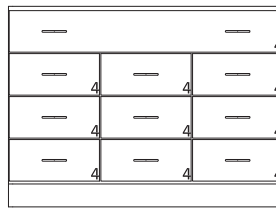

Cat. No.	Group A	Group B
1906	35 1/4"	36"
1908	41 1/4"	42"
1910	47 1/4"	48"