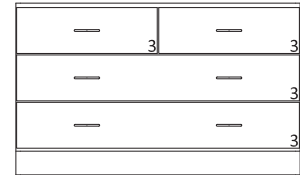

Cat. No.	Group A	Group B
2764	24"	24"
2766	27"	27"
2768	30"	30"
2769	33"	33"
2770	35 1/4"	36"
2771	39"	39"
2772	41 1/4"	42"
2773	45"	45"
2774	47 1/4"	48"