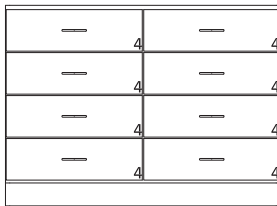

Cat. No.	Group A	Group B
2026	24"	24"
2028	27"	27"
2030	30"	30"
2032	35 1/4"	36"
2034	41 1/4"	42"
2036	47 1/4"	48"