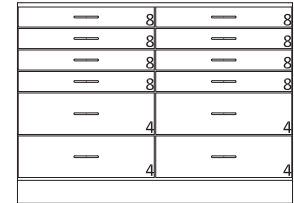

Cat. No.	Group A	Group B
2102	24"	24"
2104	27"	27"
2106	30"	30"
2108	35 1/4"	36"
2110	41 1/4"	42"
2112	47 1/4"	48"