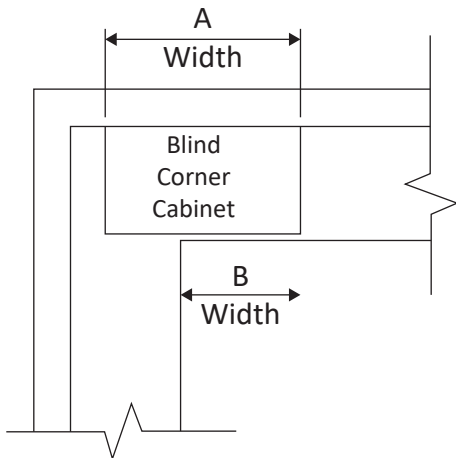

25" High Wood Base Cabinets

- 25" High base cabinets are 22 1/2" Deep.
- Lengths are as shown.
- All door cabinets have 1 adjustable shelf
- Drawer height is denoted by "Drawer Mark" on cabinet. See table on pages 10-13 for reference. If the drawer height is a custom size, the dimension will be listed on the drawer.

(Group A) A Width	(Group B) A Width	B Width
35 1/4"	36"	18 1/2"
41 1/4"	42"	21 1/2"
47 1/4"	48"	24 1/2"

Blind Corner Cabinets

Cat. No.	Group A	Group B
with Finished Panels Enclosing the open shelf area		
3812P	35 1/4"	36"
3814P	41 1/4"	42"
3816P	47 1/4"	48"

Cat. No.	Group A	Group B
with Finished Panels Enclosing the open shelf area		
3830P	35 1/4"	36"
3832P	41 1/4"	42"
3834P	47 1/4"	48"

Cat. No.	Group A	Group B
with Finished Panels Enclosing the open shelf area		
3848P	35 1/4"	36"
3850P	41 1/4"	42"
3852P	47 1/4"	48"

Cat. No.	Group A	Group B
with Finished Panels Enclosing the open shelf area		
3866P	35 1/4"	36"
3868P	41 1/4"	42"
3870P	47 1/4"	48"