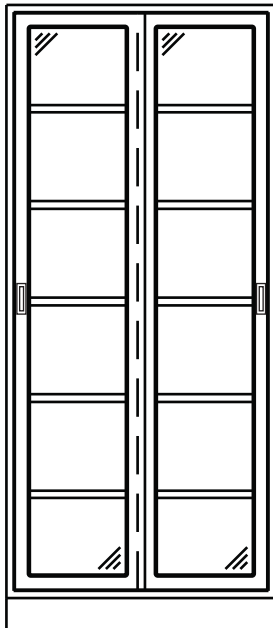

TALL CABINETS

84" HIGH

Cabinet Features

Please specify type of handles required prior to order, i.e. wired or recessed pull.
Locks to be ordered separately.
Master keying and grand master keying will incur additional costs.
Framed glass door cabinets, 1/4" Float Glass
Last two digits of model number indicate depth of cabinet.
Example: T308-3024, Cabinet is 30" wide x 24" deep.

Note : Add "-S" at the end of model number for Stainless Steel Casework. Example T301-2418-S