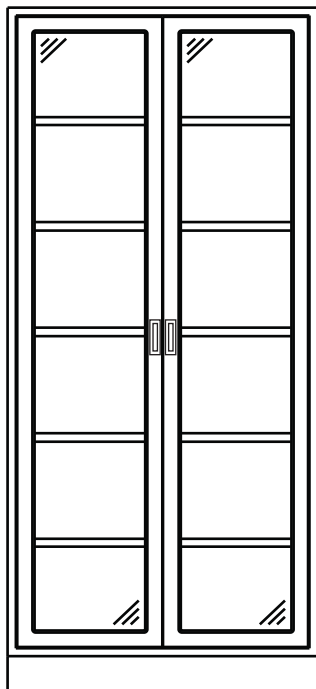

TALL CABINETS

84" HIGH

Cabinet Features

Please specify type of handles required prior to order, i.e. wired pull or recessed pull
Locks to be ordered separately.
Master keying and grand master keying will incur additional costs.
Framed glass doors cabinets; 1/4" Float Glass
Last two digits of model number indicate depth of cabinet.
For example: T305-3016, cabinet is 30" wide x 16" deep.

Note : Add "-S" at the end of model number for Stainless Steel Casework. Example T301-2418-S

Hinged Framed Glass Door
Tall Storage Cabinets-16" Deep

- T305-3016
- T305-3616
- T305-4216
- T305-4816

Hinged Framed Glass Door
Tall Storage Cabinets-18" Deep

- T305-3018
- T305-3618
- T305-4218
- T305-4818

Hinged Framed Glass Door
Tall Storage Cabinets-22" Deep

- T305-3022
- T305-3622
- T305-4222
- T305-4822

Hinged Framed Glass Door
Tall Storage Cabinets-24" Deep

- T305-3024
- T305-3624
- T305-4224
- T305-4824

- T304-3016
- T304-3616
- T304-4216
- T304-4816

- T304-3018
- T304-3618
- T304-4218
- T304-4818

- T304-3022
- T304-3622
- T304-4222
- T304-4822

- T304-3024
- T304-3624
- T304-4224
- T304-4824